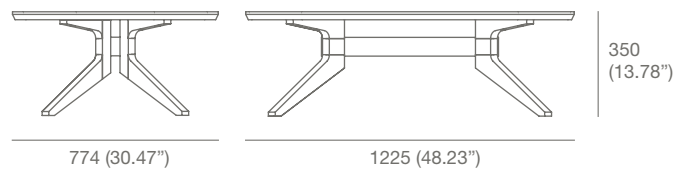

Made in Lithuania

Technical / Construction

Solid wood table top and base

Clear polyurethane lacquer

Part-assembly required

Dimensions

Available Finishes