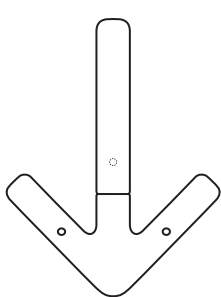

Arrow hanger
Designed by **Gustav Hallén** 2009

DESIGN
Stockholm
HOUSE

The Publishing House for
Scandinavian Design.

A foldable multi-hanger that adorns the wall like a graphic icon.

Three jackets or one bicycle? The Arrow hanger can support 20 kg when retracted, when closed there are still three hooks on which to hang various items. When not in use, Arrow will adorn the wall like an iconic graphic symbol, or you can create various patterns using several hangers. Gustav Hallén found inspiration in the foldable mast ladder of a sailing boat. Arrow was awarded the Red Dot Design Award in 2009.

20.5 cm (8")

16 cm (6.25")

2.5 cm (1")

Specifications

Material	Powder coated aluminium
Weight	220 g (0.5 lbs)
Features	Closed: three small hooks. Open: one large and two small hooks. Maximum load: 20 kg
Other	Screws and plugs included.