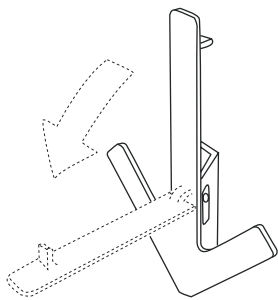

Arrow hanger
Designed by **Gustav Hallén** 2009

DESIGN
Stockholm
HOUSE

The Publishing House for
Scandinavian Design.

A foldable multi-hanger that adorns the wall like a graphic icon.

Three jackets or one bicycle? The Arrow hanger can support 20 kg when retracted, when closed there are still three hooks on which to hang various items. When not in use, Arrow will adorn the wall like an iconic graphic symbol, or you can create various patterns using several hangers. Gustav Hallén found inspiration in the foldable mast ladder of a sailing boat. Arrow was awarded the Red Dot Design Award in 2009.

20.5 cm (8")

16 cm (6.25")

2.5 cm (1")

Specifications

Material	Powder coated aluminium
Weight	220 g (0.5 lbs)
Features	Closed: three small hooks. Open: one large and two small hooks. Maximum load: 20 kg
Other	Screws and plugs included.