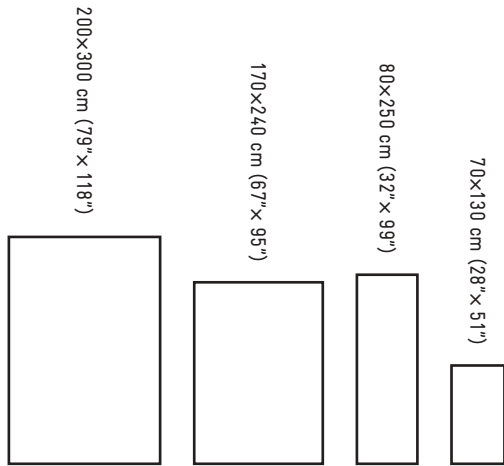

Björk _{rug}
Designed by Lena Bergström 2009

DESIGN
Stockholm
HOUSE

The Publishing House for
Scandinavian Design.

The Björk rug forms a quiet surface in the room as natural as stone or wood.

The Björk rug is based on a weft in wool, combined with leather edging. The expression in the woven structure is inspired by the black and white trunk of the birch tree ('Björk' in Swedish) and the leather represents the inside of the bark.

Specifications

Material	100% wool, leather edging.
Weight	70x130 cm: 1.1 kg (28" x 51": 2.4 lbs) 80x250 cm: 2.6 kg (32" x 99": 5.7 lbs) 170x240 cm: 5 kg (67" x 95": 11 lbs) 200x300 cm: 7 kg (79" x 118": 15.5 lbs)
Other	When cleaning the rug we recommend using a qualified rug specialist. Small stains on wool may be removed with water. If creases appear, steam the rug with steam iron while flat.

70x130 cm	 1820—0100 Light grey  7340043301713	 1820—0200 Off-white  7340043306954	 1820—0631 Brown/Blue  7340043306961	 1820—1000 Dark grey  7340043301720	 1820—5000 Blue  7340043306275	 1820—6000 Green  7340043306282
80x250 cm	 1656—0100 Light grey  7350021838803	 1656—0200 Off-white  7340043306893	 1656—0631 Brown/Blue  7340043306909	 1656—1000 Dark grey  7350021838810	 1656—5000 Blue  7340043306138	 1656—6000 Green  7340043306145
170x240 cm	 1657—0100 Light grey  7350021838827	 1657—0200 Off-white  7340043306916	 1657—0631 Brown/Blue  7340043306923	 1657—1000 Dark grey  7350021838834	 1657—5000 Blue  7340043306152	 1657—6000 Green  7340043306169
200x300 cm	 1658—0100 Light grey  7350021838841	 1658—0200 Off-white  7340043306930	 1658—0631 Brown/Blue  7340043306947	 1658—1000 Dark grey  7350021838858	 1658—5000 Blue  7340043306176	 1658—6000 Green  7340043306183