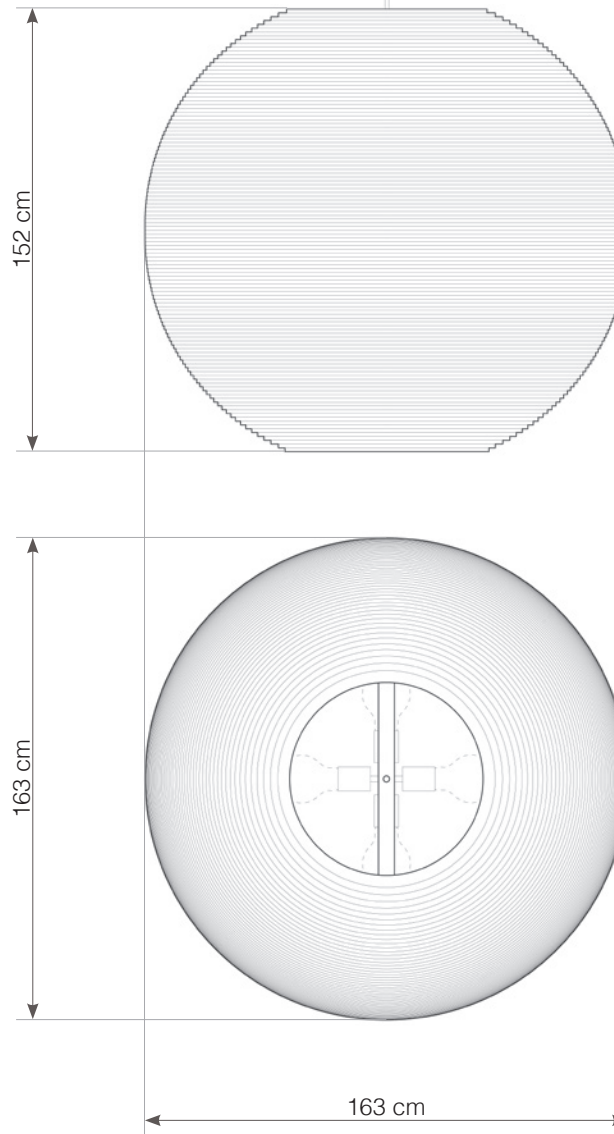

Arcturus

10x 100W maximum incandescent
E27 socket | 230V 50Hz | Class I

For use with dimmable incandescent bulbs. Also compatible with CFL bulbs or dimmable LED bulbs of equivalent wattage.

Mounting Installation: Suspended

recycled cardboard

responsibly made in holland

proudly designed in seattle | usa

responsible handmade quality

nontoxic fire retardant treated

contains tempered glass

black powder-coated steel frame

compressed air recommended cleaning

use in dry location only

designed to recycle

○ SHADE ALSO AVAILABLE IN WHITE.

hardwired cord set + ceiling canopy

INCLUDES A TWO-METER BLACK FABRIC CORD AND A BLACK POWDER COATED STEEL CANOPY. ●●
FIVE-METER CORDS ARE AVAILABLE FOR AN ADDITIONAL CHARGE.

Scraplight shades are non-toxic and are handmade using responsible practices. Because all Scraplights are handmade, dimensions may vary slightly. This luminaire is compatible with bulbs of the energy classes A++, A+, A, B, C, D & E (EU No 874/2012).