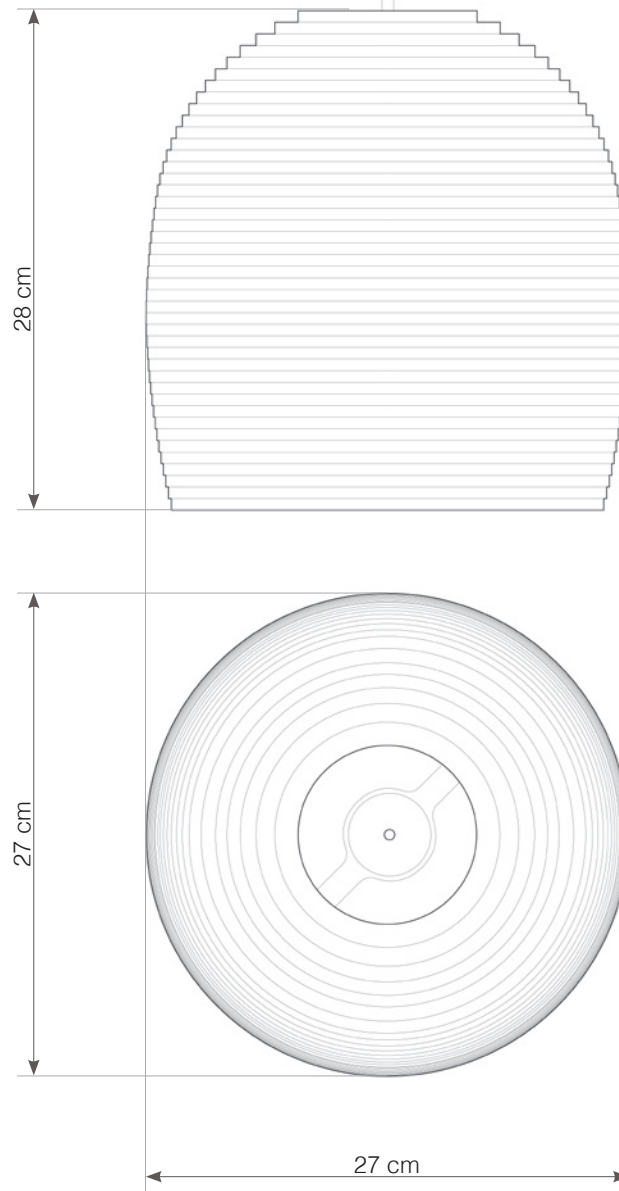

Bell10

1x 40W maximum incandescent
E27 socket | 230V 50Hz | Class II

For use with dimmable incandescent bulbs. Also compatible with CFL bulbs or dimmable LED bulbs of equivalent wattage.

Mounting Installation: Suspended

recycled cardboard

responsibly made in holland

proudly designed in seattle | usa

responsible handmade quality

nontoxic fire retardant treated

compressed air recommended cleaning

use in dry location only

designed to recycle

○ SHADE ALSO AVAILABLE IN WHITE.

hardwired cord set + ceiling canopy

INCLUDES A TWO-METER BLACK FABRIC CORD AND A BLACK POWDER COATED STEEL CANOPY. ●●
FIVE-METER CORDS ARE AVAILABLE FOR AN ADDITIONAL CHARGE.

Scraplight shades are non-toxic and are handmade using responsible practices. Because all Scraplights are handmade, dimensions may vary slightly. This luminaire is compatible with bulbs of the energy classes A++, A+, A, B, C, D & E (EU No 874/2012).