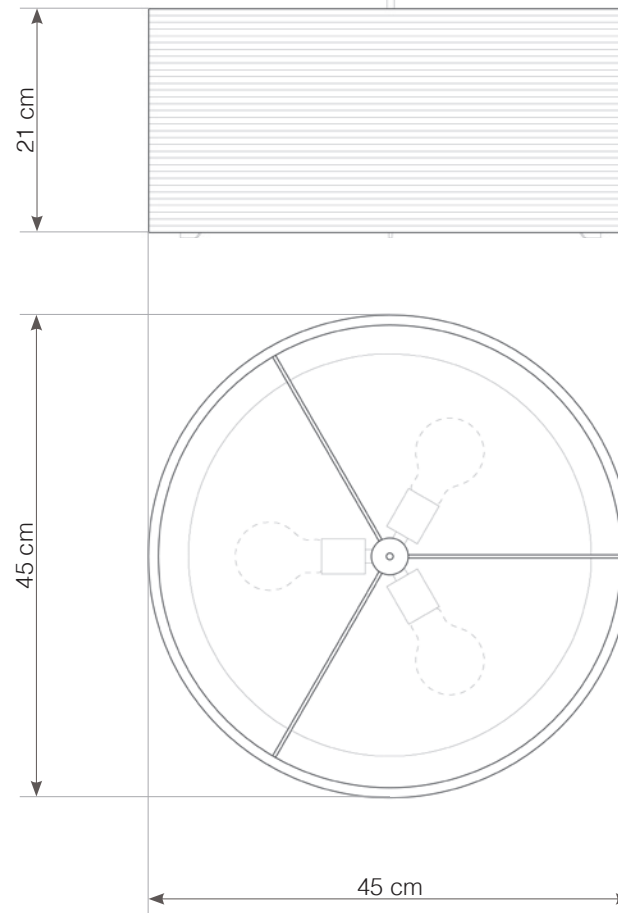

# Drum18

3x 100W maximum incandescent  
E27 socket | 230V 50Hz | Class I

For use with dimmable incandescent bulbs. Also compatible with CFL bulbs or dimmable LED bulbs of equivalent wattage.

Mounting Installation: Suspended