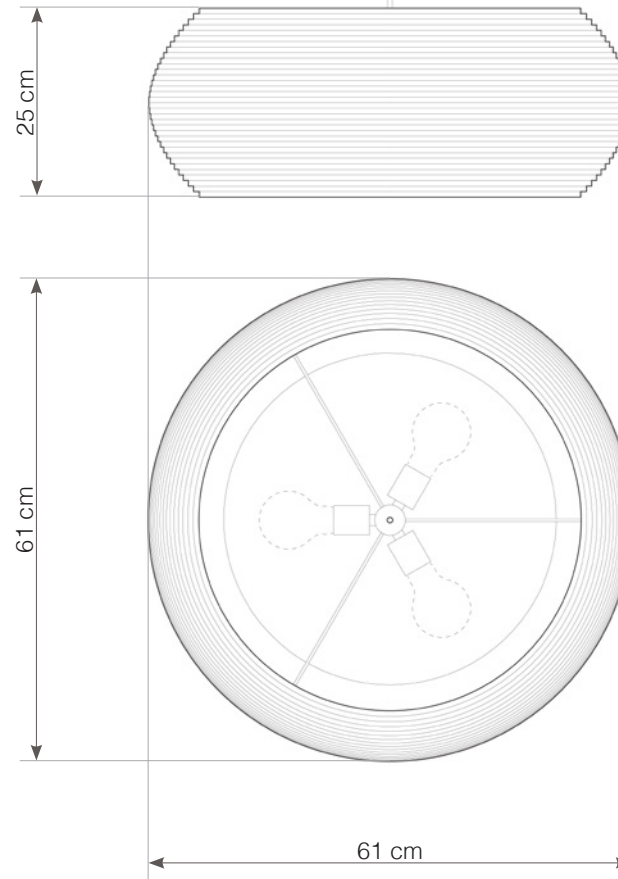

Ohio24

3x 100W maximum incandescent
E27 socket | 230V 50Hz | Class I

For use with dimmable incandescent bulbs. Also compatible with CFL bulbs or dimmable LED bulbs of equivalent wattage.

Mounting Installation: Suspended

recycled cardboard

responsibly made in holland

proudly designed in seattle | usa

responsible handmade quality

nontoxic fire retardant treated

contains tempered glass

black powder-coated steel frame

compressed air recommended cleaning

use in dry location only

designed to recycle

○ SHADE ALSO AVAILABLE IN WHITE.

hardwired cord set + ceiling canopy

INCLUDES A TWO-METER BLACK FABRIC CORD AND A BLACK POWDER COATED STEEL CANOPY. ●●
FIVE-METER CORDS ARE AVAILABLE FOR AN ADDITIONAL CHARGE.

Scraplight shades are non-toxic and are handmade using responsible practices. Because all Scraplights are handmade, dimensions may vary slightly. This luminaire is compatible with bulbs of the energy classes A++, A+, A, B, C, D & E (EU No 874/2012).

042016

SCRAPLIGHTS® natural
responsibly reimagining cardboard boxes