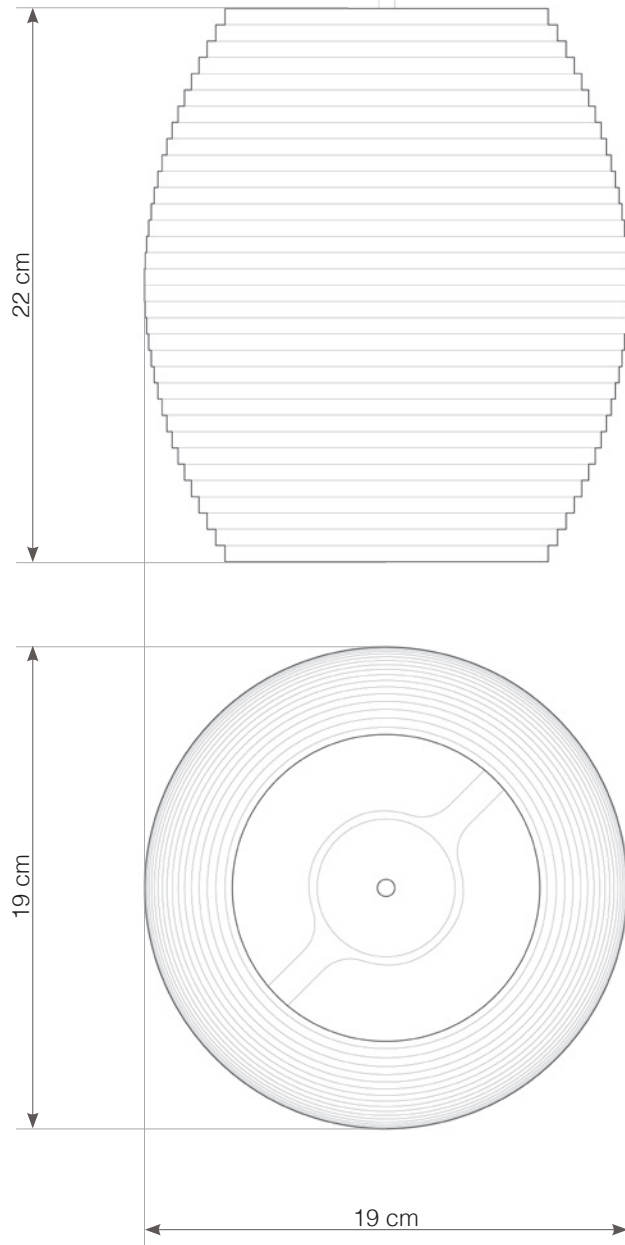

Oliv

1x 40W maximum incandescent
E27 socket | 230V 50Hz | Class II

For use with dimmable incandescent bulbs. Also compatible with CFL bulbs or dimmable LED bulbs of equivalent wattage.

Mounting Installation: Suspended

recycled cardboard

responsibly made in holland

proudly designed in seattle | usa

responsible handmade quality

nontoxic fire retardant treated

compressed air recommended cleaning

use in dry location only

designed to recycle

○ SHADE ALSO AVAILABLE IN WHITE.

hardwired cord set + ceiling canopy

INCLUDES A TWO-METER BLACK FABRIC CORD AND A BLACK POWDER COATED STEEL CANOPY. ●●
FIVE-METER CORDS ARE AVAILABLE FOR AN ADDITIONAL CHARGE.

Scraplight shades are non-toxic and are handmade using responsible practices. Because all Scraplights are handmade, dimensions may vary slightly. This luminaire is compatible with bulbs of the energy classes A++, A+, A, B, C, D & E (EU No 874/2012).

SCRAPLIGHTS® natural
responsibly reimagining cardboard boxes