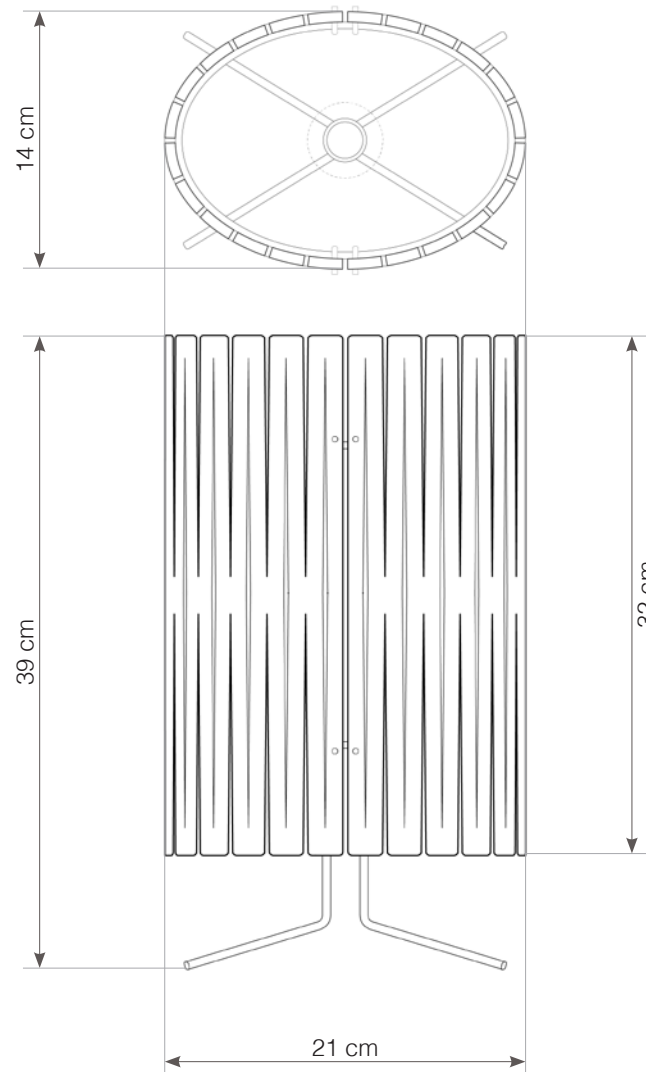

Palmer

 1x 60W maximum incandescent
E27 socket | 230V 50Hz | Class I

For use with dimmable incandescent bulbs. Also compatible with CFL bulbs or dimmable LED bulbs of equivalent wattage.

-  recycled cardboard
-  responsibly made in holland
-  proudly designed in seattle | usa
-  responsible handmade quality
-  contains powder coated steel
-  compressed air recommended cleaning
-  use in dry location only
-  designed to recycle

SHADES AVAILABLE IN THREE COLOR COMBINATIONS

- lava   kraft
- white   kraft
- black   kraft

plug cord set + switch

INCLUDES A 2.5-METER GRAY FABRIC CORD WITH A STANDARD WALL PLUG AND HAND SWITCH. ●

Kerflight shades are non-toxic and are handmade using responsible practices. Because all Kerflight frames are handmade, dimensions may vary slightly. This luminaire is compatible with bulbs of the energy classes A++, A+, A, B, C, D & E (EU No 874/2012).