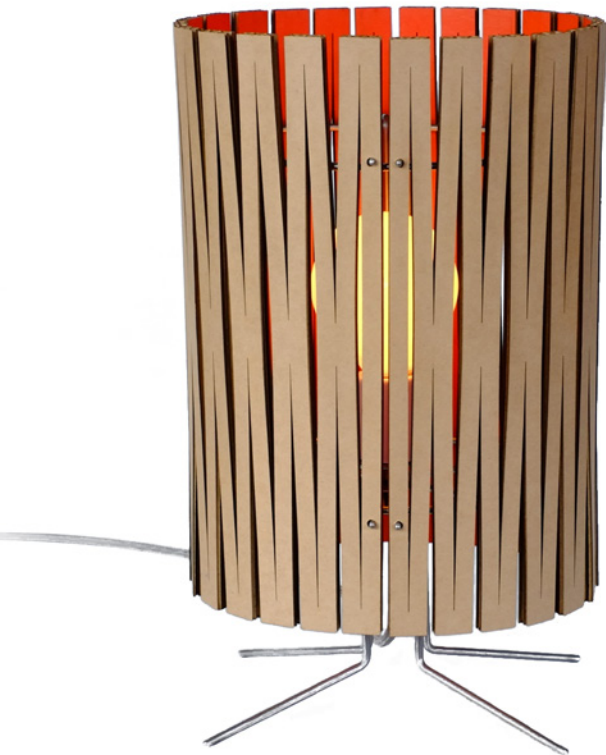

Palmer

 1x 60W maximum incandescent
E27 socket | 230V 50Hz | Class I

For use with dimmable incandescent bulbs. Also compatible with CFL bulbs or dimmable LED bulbs of equivalent wattage.

-  recycled cardboard
-  responsibly made in holland
-  proudly designed in seattle | usa
-  responsible handmade quality
-  contains powder coated steel
-  compressed air recommended cleaning
-  use in dry location only
-  designed to recycle

SHADES AVAILABLE IN THREE COLOR COMBINATIONS

- lava   kraft
- white   kraft
- black   kraft

plug cord set + switch

INCLUDES A 2.5-METER GRAY FABRIC CORD WITH A STANDARD WALL PLUG AND HAND SWITCH. ●

Kerflight shades are non-toxic and are handmade using responsible practices. Because all Kerflight frames are handmade, dimensions may vary slightly. This luminaire is compatible with bulbs of the energy classes A++, A+, A, B, C, D & E (EU No 874/2012).