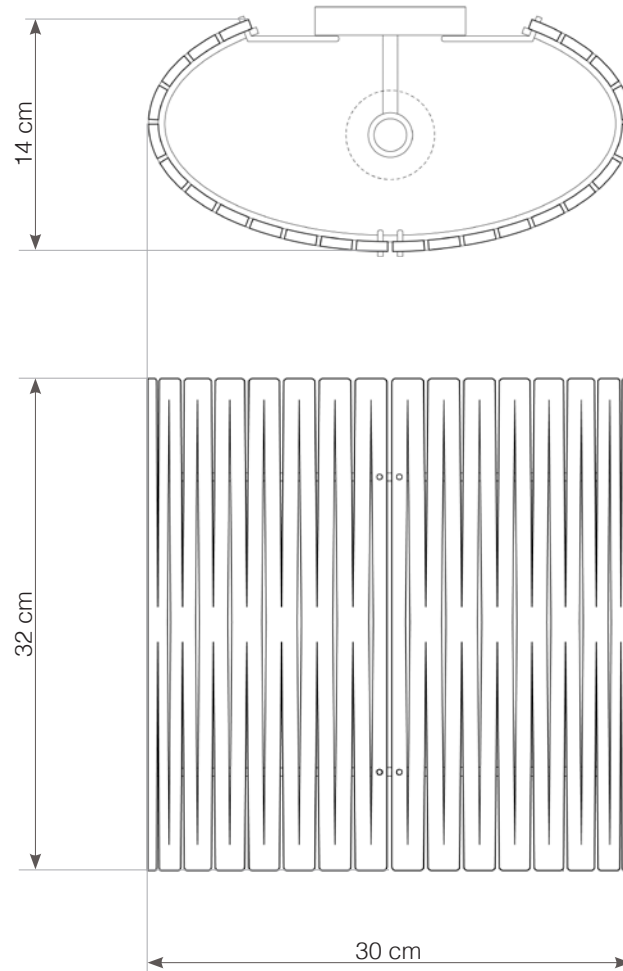

+31 (0)20 820 8990 | amsterdam@graypants.com | graypants.com
keizersgracht 241, 1016 EA amsterdam, the netherlands

Rita

 1x 60W maximum incandescent
E27 socket | 230V 50Hz | Class I

For use with dimmable incandescent bulbs. Also compatible with CFL bulbs or dimmable LED bulbs of equivalent wattage.

SHADES AVAILABLE IN THREE COLOR COMBINATIONS

- lava   kraft
- white   kraft
- black   kraft

plug cord set + switch

INCLUDES A 2.5-METER GRAY FABRIC CORD WITH A STANDARD WALL PLUG AND HAND SWITCH. ●

Kerflight shades are non-toxic and are handmade using responsible practices. Because all Kerflight frames are handmade, dimensions may vary slightly. This luminaire is compatible with bulbs of the energy classes A++, A+, A, B, C, D & E (EU No 874/2012).