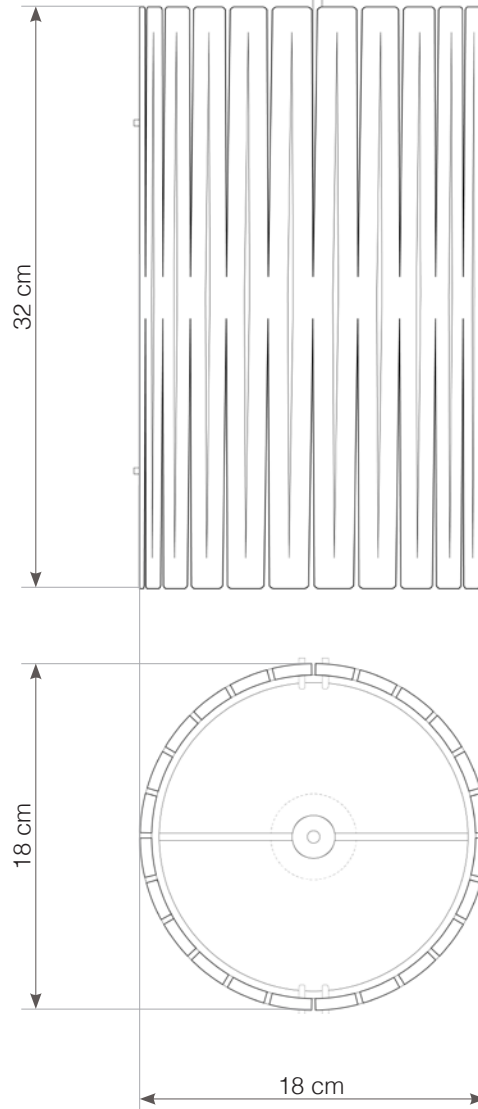

Selwyn

1x 60W maximum incandescent
E27 socket | 230V 50Hz | Class II

For use with dimmable incandescent bulbs. Also compatible with CFL bulbs or dimmable LED bulbs of equivalent wattage.

Mounting Installation: Suspended

recycled cardboard

responsibly made in holland

proudly designed in seattle | usa

responsible handmade quality

contains powder coated steel

compressed air recommended cleaning

use in dry location only

designed to recycle

SHADES AVAILABLE IN THREE COLOR COMBINATIONS

lava ● kraft

white ○ kraft

black ● kraft

hardwired cord set + ceiling canopy

INCLUDES A TWO-METER GRAY FABRIC CORD AND A GRAY POWDER COATED STEEL CANOPY. ●●
FIVE-METER CORDS ARE AVAILABLE FOR AN ADDITIONAL CHARGE.

Kerflight shades are non-toxic and are handmade using responsible practices. Because all Kerflight frames are handmade, dimensions may vary slightly. This luminaire is compatible with bulbs of the energy classes A++, A+, A, B, C, D & E (EU No 874/2012).