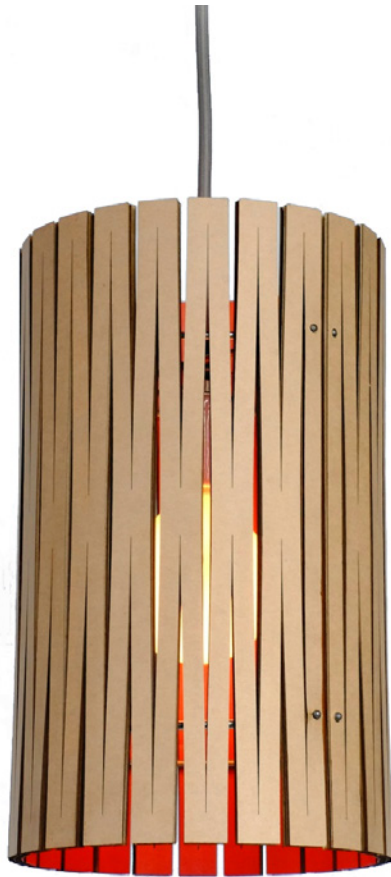

+31 (0)20 820 8990 | amsterdam@graypants.com | graypants.com
keizersgracht 241, 1016 EA amsterdam, the netherlands

Selwyn

1x 60W maximum incandescent
E27 socket | 230V 50Hz | Class II

For use with dimmable incandescent bulbs. Also compatible with CFL bulbs or dimmable LED bulbs of equivalent wattage.

Mounting Installation: Suspended

recycled cardboard

responsibly made in holland

proudly designed in seattle | usa

responsible handmade quality

contains powder coated steel

compressed air recommended cleaning

use in dry location only

designed to recycle

SHADES AVAILABLE IN THREE COLOR COMBINATIONS

lava ● kraft

white ○ kraft

black ● kraft

hardwired cord set + ceiling canopy

INCLUDES A TWO-METER GRAY FABRIC CORD AND A GRAY POWDER COATED STEEL CANOPY. ●●
FIVE-METER CORDS ARE AVAILABLE FOR AN ADDITIONAL CHARGE.

Kerflight shades are non-toxic and are handmade using responsible practices. Because all Kerflight frames are handmade, dimensions may vary slightly. This luminaire is compatible with bulbs of the energy classes A++, A+, A, B, C, D & E (EU No 874/2012).