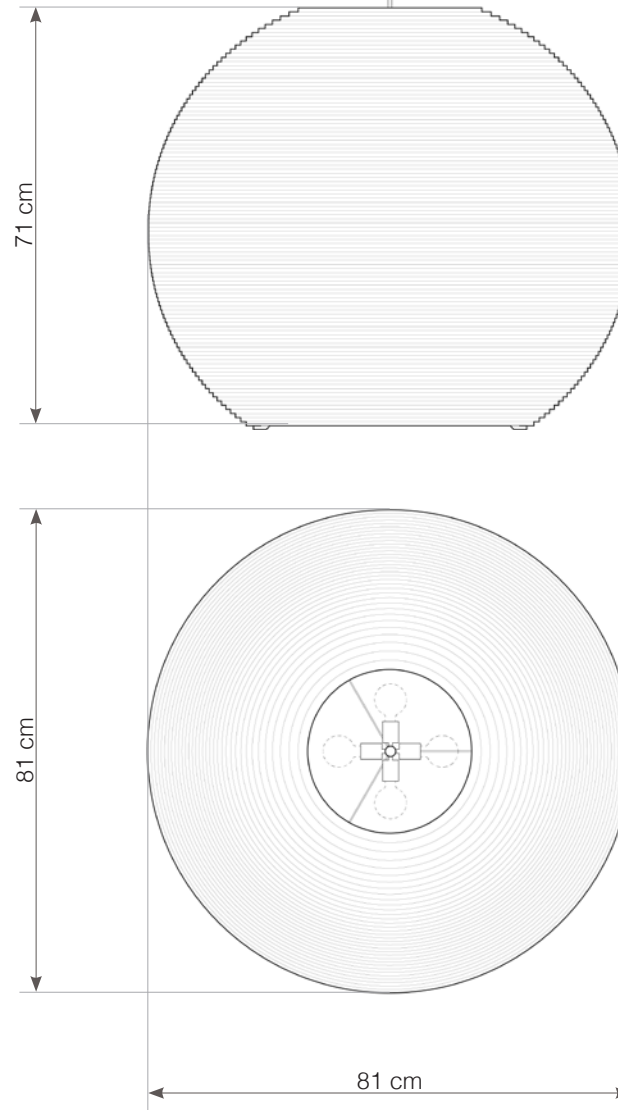

# Sun32

4x 100W maximum incandescent  
E27 socket | 230V 50Hz | Class I

For use with dimmable incandescent bulbs. Also compatible with CFL bulbs or dimmable LED bulbs of equivalent wattage.

Mounting Installation: Suspended