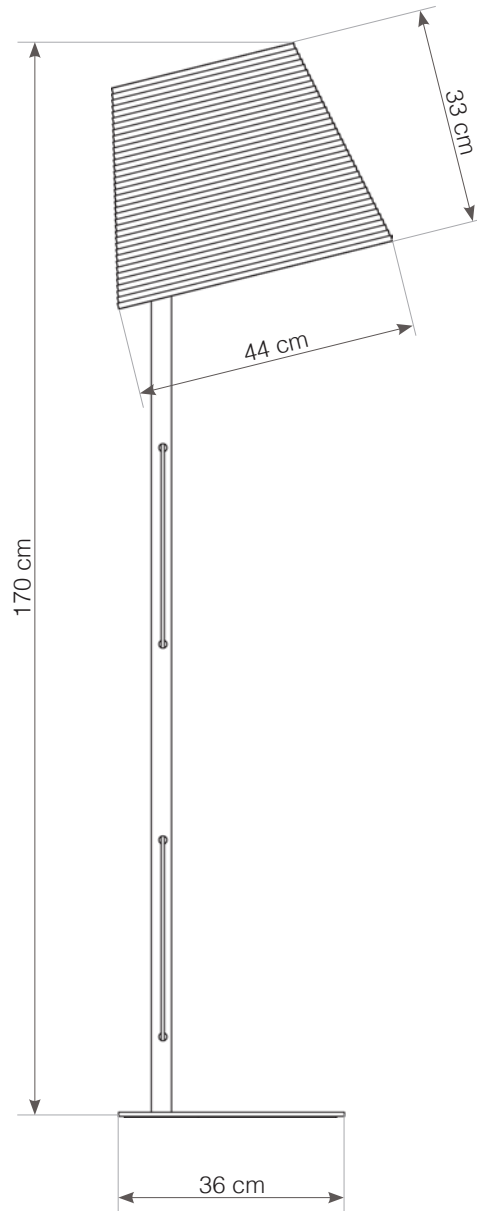

+31 (0)20 820 8990 | amsterdam@graypants.com | graypants.com  
keizersgracht 241, 1016 EA amsterdam, the netherlands

**plug cord set + switch**

INCLUDES A 2.5-METER BLACK FABRIC CORD WITH A STANDARD WALL PLUG AND HAND SWITCH.

# Tilt Floor Lamp

1x 60W maximum incandescent E27 socket | 230V 50Hz | Class I

For use with dimmable incandescent bulbs. Also compatible with CFL bulbs or dimmable LED bulbs of equivalent wattage.

recycled cardboard