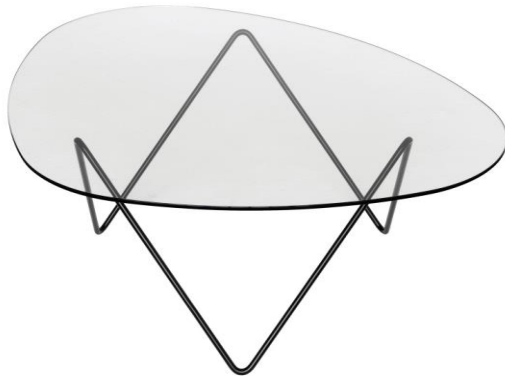

PRODUCT

COLOURS

//Matt black.

//Brass .

DESCRIPTION

In 1955 Barba Corsini renovated the loft space within Antoni Gaudí's famous building "La Pedrera" in Barcelona, transforming it from a simple laundry room and storage area into 13 modern duplex apartments. To reinforce the modernist style of the rooms, Corsini decorated the apartment with furniture that he designed himself, including Pedrera lamps and tables. The inspiration for the base of the lights came from the vaulted ceilings of the famous house of "la Pedrera" whilst the cylindrical shape and unique, perforated detail of the chimneys influenced the form of the lampshades.

VERSION - TABLE

Black powder painted // RAL 9005 Gloss 20  
Brass Plated

PENDANT VERSION

Order item - look for part number in the pricelist.

Series contains the following:

Pedrera

FACTS

MEASUREMENT - L X W X H CM

L:106 x W:86 x H 38

WEIGHT ITEM -

16 Kg

Frame steel - 2,8 Kg

Glass top plate - 13,2 Kg

PACKAGING TYPE

Cardboard box

PACKAGING MEASUREMENT - L X W X H CM