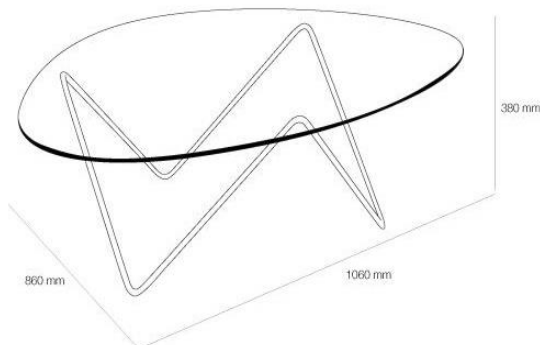

VERSION - TABLE

Black powder painted // RAL 9005 Gloss 20  
Brass Plated

PENDANT VERSION

Order item - look for part number in the pricelist.

Series contains the following:

Pedrera

FACTS

MEASUREMENT - L X W X H CM

L:106 x W:86 x H 38

WEIGHT ITEM -

16 Kg

Frame steel - 2,8 Kg

Glass top plate - 13,2 Kg

PACKAGING TYPE

Cardboard box

PACKAGING MEASUREMENT - L X W X H CM