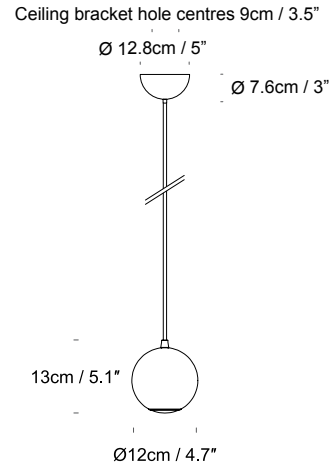

Boule *by innermost*

Product Category Pendant
Material Steel

01- White/ 02- Black/ 03- Chrome/ 07- Copper

Boule
 UK/EU PB069105XX
 USA PB069305XX

SPECIFICATION	Lightsource	Cable	Ceiling Rose
Boule UK/EU PB069105XX USA PB069305XX	GU10, UK/EU, Max 25W USA, Max 5W Recommended bulb: Any GU10 LED bulb with Ø5cm / 2" and height ≤6.2cm / 2.4" is suitable for this fitting	4m / 157.5" Boule in white colour has white braided cable, the other colours come with black braided cable.	Colour matches pendant colour