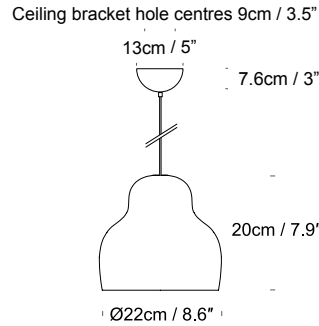

Product Category Pendant
Material Glass

05-Grey/ 08-Red/ 12-Blue/ 27-Yellow

Jelly ²²
 UK/EU PJ039110XX
 USA PJ039310XX

Jelly ²⁴
 UK/EU PJ039105XX
 USA PJ039305XX

SPECIFICATION	Lightsource	Cable	Ceiling Rose
Jelly ²² UK/EU PJ039110XX USA PJ039310XX	UK/EU E27, Max 60W USA E26, Max 10W Recommended Bulb: Filament or pearl LED Globe Bulbs with 300 - 500 Lumen output each and 2700K (for warmer with more colour). We recommend dimmable bulbs.	4m / 157.5" Grey Jelly comes with black cable while Jelly Red, Blue and Yellow come with white cable.	Grey Jelly comes with black ceiling rose while Jelly Red, Blue and Yellow come with white ceiling rose
Jelly ²⁴ UK/EU PJ039105XX USA PJ039305XX	UK/EU E27, Max 60W USA E26, Max 10W Recommended Bulb: Filament or pearl LED Globe Bulbs with 300 - 500 Lumen output each and 2700K (for warmer with more colour). We recommend dimmable bulbs.	4m / 157.5" Grey Jelly comes with black cable while Jelly Red, Blue and Yellow come with white cable.	Grey Jelly comes with black ceiling rose while Jelly Red, Blue and Yellow come with white ceiling rose.