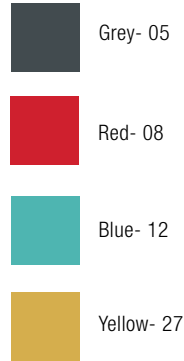

Product Category Pendant
Material Glass

05-Grey/ 08-Red/ 12-Blue/ 27-Yellow

Jelly ²²
 UK/EU PJ039110XX
 USA PJ039310XX

Jelly ²⁴
 UK/EU PJ039105XX
 USA PJ039305XX

SPECIFICATION	Lightsource	Cable	Ceiling Rose
Jelly ²² UK/EU PJ039110XX USA PJ039310XX	UK/EU E27, Max 60W USA E26, Max 10W Recommended Bulb: Filament or pearl LED Globe Bulbs with 300 - 500 Lumen output each and 2700K (for warmer with more colour). We recommend dimmable bulbs.	4m / 157.5" Grey Jelly comes with black cable while Jelly Red, Blue and Yellow come with white cable.	Grey Jelly comes with black ceiling rose while Jelly Red, Blue and Yellow come with white ceiling rose
Jelly ²⁴ UK/EU PJ039105XX USA PJ039305XX	UK/EU E27, Max 60W USA E26, Max 10W Recommended Bulb: Filament or pearl LED Globe Bulbs with 300 - 500 Lumen output each and 2700K (for warmer with more colour). We recommend dimmable bulbs.	4m / 157.5" Grey Jelly comes with black cable while Jelly Red, Blue and Yellow come with white cable.	Grey Jelly comes with black ceiling rose while Jelly Red, Blue and Yellow come with white ceiling rose.