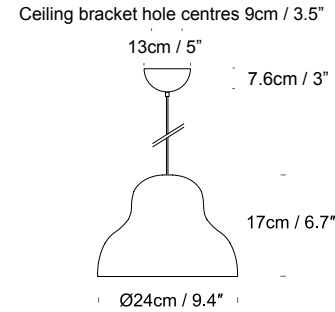

Product Category Pendant
Material Glass

05-Grey/ 08-Red/ 12-Blue/ 27-Yellow

Jelly ²²
 UK/EU PJ039110XX
 USA PJ039310XX

Jelly ²⁴
 UK/EU PJ039105XX
 USA PJ039305XX

SPECIFICATION	Lightsource	Cable	Ceiling Rose
Jelly ²² UK/EU PJ039110XX USA PJ039310XX	UK/EU E27, Max 60W USA E26, Max 10W Recommended Bulb: Filament or pearl LED Globe Bulbs with 300 - 500 Lumen output each and 2700K (for warmer with more colour). We recommend dimmable bulbs.	4m / 157.5" Grey Jelly comes with black cable while Jelly Red, Blue and Yellow come with white cable.	Grey Jelly comes with black ceiling rose while Jelly Red, Blue and Yellow come with white ceiling rose
Jelly ²⁴ UK/EU PJ039105XX USA PJ039305XX	UK/EU E27, Max 60W USA E26, Max 10W Recommended Bulb: Filament or pearl LED Globe Bulbs with 300 - 500 Lumen output each and 2700K (for warmer with more colour). We recommend dimmable bulbs.	4m / 157.5" Grey Jelly comes with black cable while Jelly Red, Blue and Yellow come with white cable.	Grey Jelly comes with black ceiling rose while Jelly Red, Blue and Yellow come with white ceiling rose.