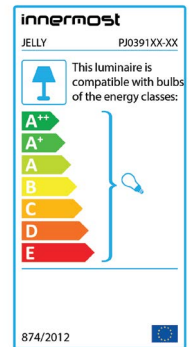

Product Category Pendant
Material Glass

05-Grey/ 08-Red/ 12-Blue/ 27-Yellow

Jelly ²²
 UK/EU PJ039110XX
 USA PJ039310XX

Jelly ²⁴
 UK/EU PJ039105XX
 USA PJ039305XX

SPECIFICATION	Lightsource	Cable	Ceiling Rose
Jelly ²² UK/EU PJ039110XX USA PJ039310XX	UK/EU E27, Max 60W USA E26, Max 10W Recommended Bulb: Filament or pearl LED Globe Bulbs with 300 - 500 Lumen output each and 2700K (for warmer with more colour). We recommend dimmable bulbs.	4m / 157.5" Grey Jelly comes with black cable while Jelly Red, Blue and Yellow come with white cable.	Grey Jelly comes with black ceiling rose while Jelly Red, Blue and Yellow come with white ceiling rose
Jelly ²⁴ UK/EU PJ039105XX USA PJ039305XX	UK/EU E27, Max 60W USA E26, Max 10W Recommended Bulb: Filament or pearl LED Globe Bulbs with 300 - 500 Lumen output each and 2700K (for warmer with more colour). We recommend dimmable bulbs.	4m / 157.5" Grey Jelly comes with black cable while Jelly Red, Blue and Yellow come with white cable.	Grey Jelly comes with black ceiling rose while Jelly Red, Blue and Yellow come with white ceiling rose.