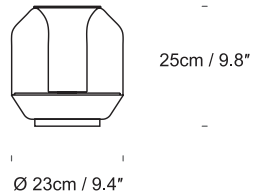

Lateralis *by Ben McCarthy*

innermost®

Product Category
Material

Table Lamp
Glass, Dark stained ash wood, Anodised Aluminium

Lateralis
UK/EU LL099127
USA LL099327

SPECIFICATION	Lightsource	Cable	Switch
Lateralis UK/EU LL099127 USA LL099327	G9, UK/EU, Max 25W USA, Max 5W Recommended bulb: G9 LED Bulb up to 500 Lumen output, dimmable. Temperature 2700 - 3000 Kelvin	30cm/ 11.8" to switch, 80cm/ 31.5" to plug. Black Cable	Rotary dimmer