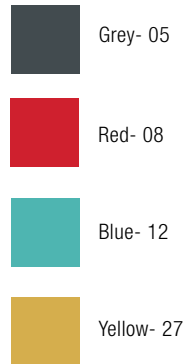

Matrioshka by Stone Designs

Product Category Pendant
Material Glass

05-Grey/ 08-Red/ 12-Blue/ 27-Yellow

Matrioshka
 UK/EU PM0891XX
 USA PM0893XX

SPECIFICATION	Lightsource	Cable	Ceiling Rose
Matrioshka UK/EU PM0891XX USA PM0893XX	UK/EU E27, Max 100W USA E26, Max 15W Recommended bulb: LED Globe Bulbs 400 - 1000 Lumen output and from 2700K (for warmer with more colour) up to 6000K (daylight).	4m / 157.5" White Cable	White