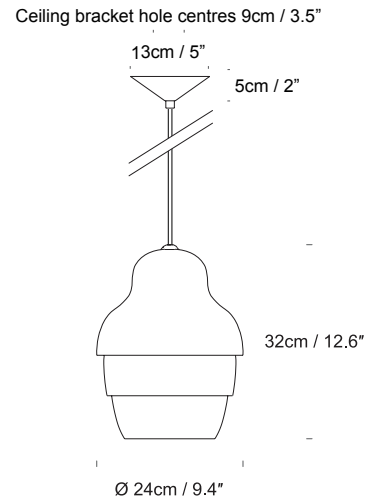

Matrioshka by Stone Designs

Product Category Pendant
Material Glass

05-Grey/ 08-Red/ 12-Blue/ 27-Yellow

Matrioshka
 UK/EU PM0891XX
 USA PM0893XX

SPECIFICATION	Lightsource	Cable	Ceiling Rose
Matrioshka UK/EU PM0891XX USA PM0893XX	UK/EU E27, Max 100W USA E26, Max 15W Recommended bulb: LED Globe Bulbs 400 - 1000 Lumen output and from 2700K (for warmer with more colour) up to 6000K (daylight).	4m / 157.5" White Cable	White