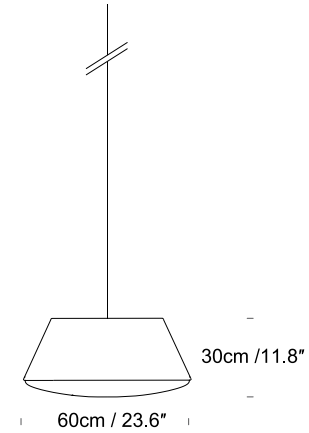

**RD2SQ** TABLE  
 UK/EU LR0221YYXX  
 USA LR0223YYXX

SPECIFICATION	Lightsource	Cable	Switch
<b>RD2SQ</b> FLOOR UK/EU LR0211YYXX USA LR0213YYXX	UK/EU E27, Max 100W USA E26, Max 15W Recommended bulb: LED Globe Bulbs 400 - 1000 Lumen output and from 2700K (for warmer with more colour) up to 6000K (daylight)	60cm/ 23.6" to switch, 1.5m/ 59" to plug; Clear Cable	Floor switch
<b>RD2SQ</b> TABLE UK/EU LR0221YYXX USA LR0223YYXX	UK/EU E27, Max 100W USA E26, Max 15W Recommended bulb: LED Globe Bulbs 400 - 1000 Lumen output and from 2700K (for warmer with more colour) up to 6000K (daylight)	45cm/ 17.1" to switch, 1.5m/ 59.1" to plug; Clear Cable	Inline rocker

# RD2SQ *by Steve Jones*

**Product Category**  
**Material**

Shade  
Steel, Acrylic, Polyester

02- Black/ 16- Warm Grey/ 17- Dark Grey/ 18- Ochre

\*supplied as shade only

**RD2SQ** SHORT 40  
SR019128XX

**RD2SQ** TALL 40  
SR019130XX