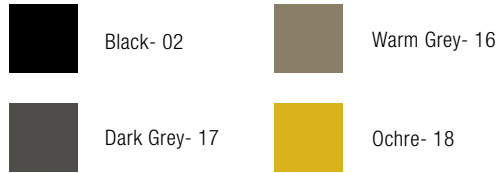

**Product Category** Table & Floor Lamp  
**Material** Steel, Acrylic, Polyester

02- Black/ 04- Silver/ 16- Warm Grey/ 17- Dark Grey/ 18- Ochre

Shade colour

Base colour

**RD2SQ** FLOOR  
 UK/EU LR0211YYXX  
 USA LR0213YYXX

**RD2SQ** TABLE  
 UK/EU LR0221YYXX  
 USA LR0223YYXX

SPECIFICATION	Lightsource	Cable	Switch
<b>RD2SQ</b> FLOOR UK/EU LR0211YYXX USA LR0213YYXX	UK/EU E27, Max 100W USA E26, Max 15W Recommended bulb: LED Globe Bulbs 400 - 1000 Lumen output and from 2700K (for warmer with more colour) up to 6000K (daylight)	60cm/ 23.6" to switch, 1.5m/ 59" to plug; Clear Cable	Floor switch
<b>RD2SQ</b> TABLE UK/EU LR0221YYXX USA LR0223YYXX	UK/EU E27, Max 100W USA E26, Max 15W Recommended bulb: LED Globe Bulbs 400 - 1000 Lumen output and from 2700K (for warmer with more colour) up to 6000K (daylight)	45cm/ 17.1" to switch, 1.5m/ 59.1" to plug; Clear Cable	Inline rocker

# RD2SQ *by Steve Jones*

**Product Category**  
**Material**

Shade  
Steel, Acrylic, Polyester

02- Black/ 16- Warm Grey/ 17- Dark Grey/ 18- Ochre

\*supplied as shade only

**RD2SQ** SHORT 40  
SR019128XX

**RD2SQ** TALL 40  
SR019130XX