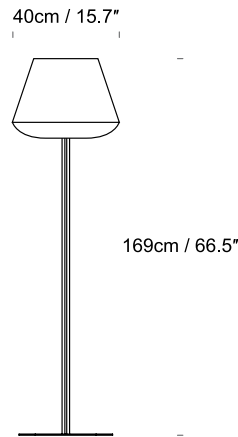

RD2SQ FLOOR
UK/EU LR0211YYXX
USA LR0213YYXX