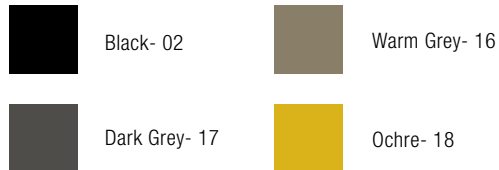

**Product Category** Table & Floor Lamp  
**Material** Steel, Acrylic, Polyester

02- Black/ 04- Silver/ 16- Warm Grey/ 17- Dark Grey/ 18- Ochre

Shade colour

Base colour

**RD2SQ** FLOOR  
 UK/EU LR0211YYXX  
 USA LR0213YYXX

**RD2SQ** TABLE  
 UK/EU LR0221YYXX  
 USA LR0223YYXX

SPECIFICATION	Lightsource	Cable	Switch
<b>RD2SQ</b> FLOOR UK/EU LR0211YYXX USA LR0213YYXX	UK/EU E27, Max 100W USA E26, Max 15W Recommended bulb: LED Globe Bulbs 400 - 1000 Lumen output and from 2700K (for warmer with more colour) up to 6000K (daylight)	60cm/ 23.6" to switch, 1.5m/ 59" to plug; Clear Cable	Floor switch
<b>RD2SQ</b> TABLE UK/EU LR0221YYXX USA LR0223YYXX	UK/EU E27, Max 100W USA E26, Max 15W Recommended bulb: LED Globe Bulbs 400 - 1000 Lumen output and from 2700K (for warmer with more colour) up to 6000K (daylight)	45cm/ 17.1" to switch, 1.5m/ 59.1" to plug; Clear Cable	Inline rocker

# RD2SQ *by Steve Jones*

**Product Category**  
**Material**

Shade  
Steel, Acrylic, Polyester

02- Black/ 16- Warm Grey/ 17- Dark Grey/ 18- Ochre

\*supplied as shade only

**RD2SQ** SHORT 40  
SR019128XX

**RD2SQ** TALL 40  
SR019130XX