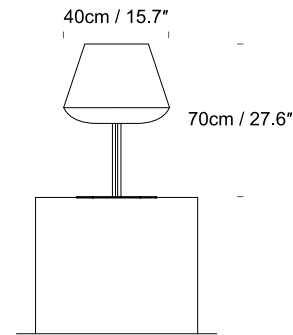

**RD2SQ** TABLE  
 UK/EU LR0221YYXX  
 USA LR0223YYXX

SPECIFICATION	Lightsource	Cable	Switch
<b>RD2SQ</b> FLOOR UK/EU LR0211YYXX USA LR0213YYXX	UK/EU E27, Max 100W USA E26, Max 15W Recommended bulb: LED Globe Bulbs 400 - 1000 Lumen output and from 2700K (for warmer with more colour) up to 6000K (daylight)	60cm/ 23.6" to switch, 1.5m/ 59" to plug; Clear Cable	Floor switch
<b>RD2SQ</b> TABLE UK/EU LR0221YYXX USA LR0223YYXX	UK/EU E27, Max 100W USA E26, Max 15W Recommended bulb: LED Globe Bulbs 400 - 1000 Lumen output and from 2700K (for warmer with more colour) up to 6000K (daylight)	45cm/ 17.1" to switch, 1.5m/ 59.1" to plug; Clear Cable	Inline rocker