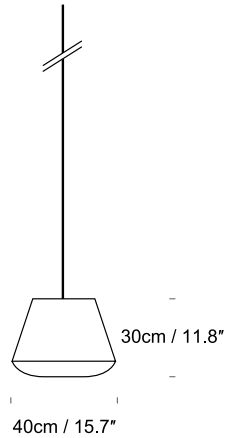

**RD2SQ** TABLE  
 UK/EU LR0221YYXX  
 USA LR0223YYXX

SPECIFICATION	Lightsource	Cable	Switch
<b>RD2SQ</b> FLOOR UK/EU LR0211YYXX USA LR0213YYXX	UK/EU E27, Max 100W USA E26, Max 15W Recommended bulb: LED Globe Bulbs 400 - 1000 Lumen output and from 2700K (for warmer with more colour) up to 6000K (daylight)	60cm/ 23.6" to switch, 1.5m/ 59" to plug; Clear Cable	Floor switch
<b>RD2SQ</b> TABLE UK/EU LR0221YYXX USA LR0223YYXX	UK/EU E27, Max 100W USA E26, Max 15W Recommended bulb: LED Globe Bulbs 400 - 1000 Lumen output and from 2700K (for warmer with more colour) up to 6000K (daylight)	45cm/ 17.1" to switch, 1.5m/ 59.1" to plug; Clear Cable	Inline rocker

# RD2SQ *by Steve Jones*

**Product Category**  
**Material**

Shade  
Steel, Acrylic, Polyester

02- Black/ 16- Warm Grey/ 17- Dark Grey/ 18- Ochre

\*supplied as shade only

**RD2SQ** SHORT 40  
SR019128XX

**RD2SQ** TALL 40  
SR019130XX