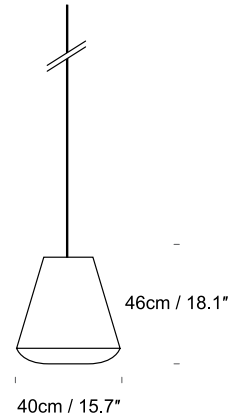

**RD2SQ** TABLE  
 UK/EU LR0221YYXX  
 USA LR0223YYXX

SPECIFICATION	Lightsource	Cable	Switch
<b>RD2SQ</b> FLOOR UK/EU LR0211YYXX USA LR0213YYXX	UK/EU E27, Max 100W USA E26, Max 15W Recommended bulb: LED Globe Bulbs 400 - 1000 Lumen output and from 2700K (for warmer with more colour) up to 6000K (daylight)	60cm/ 23.6" to switch, 1.5m/ 59" to plug; Clear Cable	Floor switch
<b>RD2SQ</b> TABLE UK/EU LR0221YYXX USA LR0223YYXX	UK/EU E27, Max 100W USA E26, Max 15W Recommended bulb: LED Globe Bulbs 400 - 1000 Lumen output and from 2700K (for warmer with more colour) up to 6000K (daylight)	45cm/ 17.1" to switch, 1.5m/ 59.1" to plug; Clear Cable	Inline rocker

# RD2SQ *by Steve Jones*

**Product Category**  
**Material**

Shade  
Steel, Acrylic, Polyester

02- Black/ 16- Warm Grey/ 17- Dark Grey/ 18- Ochre

\*supplied as shade only

**RD2SQ** SHORT 40  
SR019128XX

**RD2SQ** TALL 40  
SR019130XX