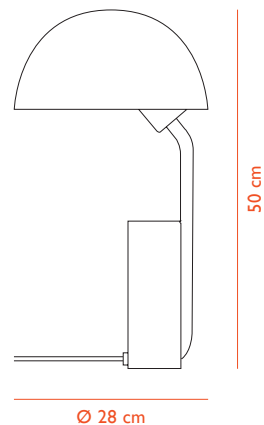

Cap Table Lamp - US Version