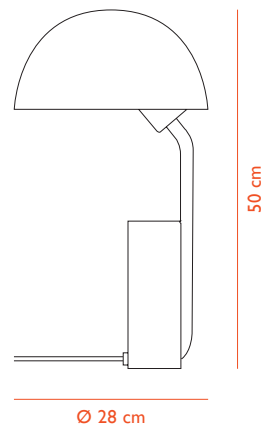

Cap Table Lamp - EU Version

DESCRIPTION

In spite of its simple, geometrical shape, Cap oozes with personality. The inspiration is drawn from the cartoon character Calimero, a charming little chicken with an eggshell on its head, which gave the idea for the large, semicircular lampshade. The shade is rotatable, making it possible to direct the light.

DESIGN

KaschKasch, 2014

MATERIAL

Powder Coated Steel

CONSTRUCTION

Cap is a functional table lamp with a rotatable shade. Its cylindrical base with a sloping pole holds the included bulb. The lamp shade slides over the bulb, turning it into a smooth rotation point of the lamp. The shade is white on the inside for optimal light reflection.

MAINTENANCE

Clean with damp cloth. Avoid use of all-purpose cleaners and other degreasing detergents.

CORD

2 m textile cord with switch, matching color (white/blush/misty blue/midnight blue)

DIMMABLE FUNCTION

No

VOLTAGE
220-240V

MAX LOAD
60 W

FREQUENCY
50/60 Hz

IP RATING
IP20

CLASSIFICATION
Class II

SOCKET
E27

LIGHT SOURCE - RECOMMENDED

Art. No.: 504053, LED E27 EU, not dimmable
Power: 8 W
CCT: 2700 K
Output: 800 lm
Life Span: 15 000 h
CRI: ~ 80