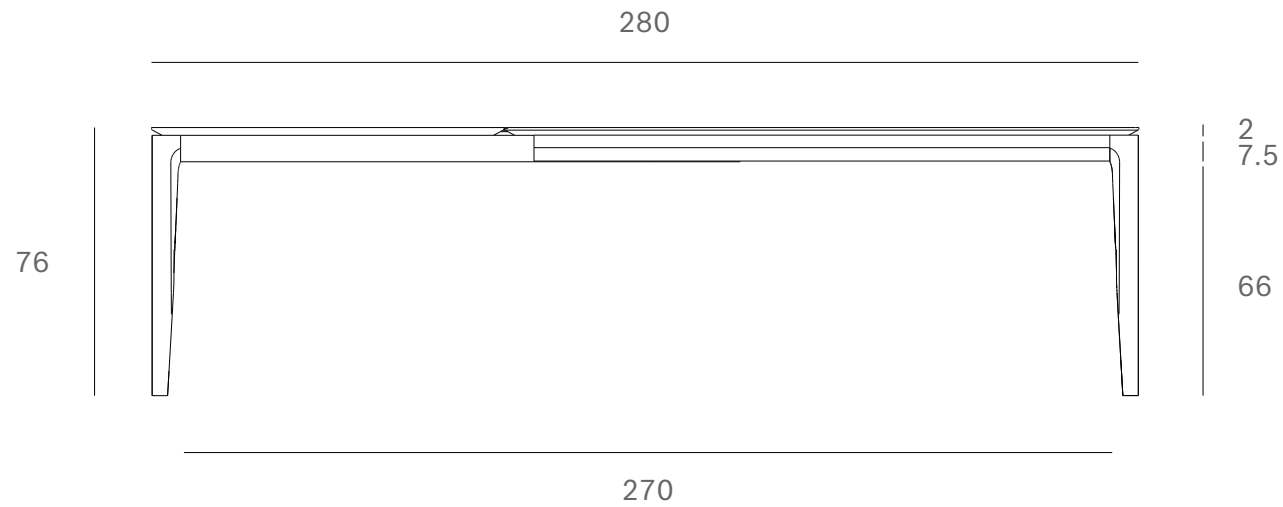

*Ethnicraft*

10152 - Teak Bok extendable dining table - Dimensions (cm)

*Ethnicraft*

10152 - Teak Bok extendable dining table - Dimensions (inches)