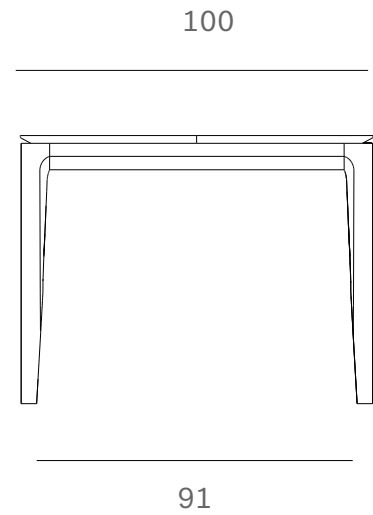

*Ethnicraft*

10152 - Teak Bok extendable dining table - Dimensions (cm)

*Ethnicraft*

10152 - Teak Bok extendable dining table - Dimensions (inches)