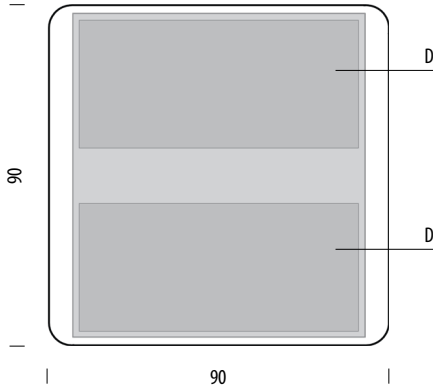

For all additional inquiries regarding Ena coffee table please feel free to [contact us](#).

Ena coffee table 90 x 90

Body / base Solid oak, Fronts MDF

Version: 1-8-2021

Basic info

Design Salih Teskeredžić

Product size W: 90, D: 90, H: 35

Packaging W: 96, D: 96, H: 13

Volume 0,12 m³

Net weight 34,3 kg

Gross weight 36 kg

Item no. 020

Assembly 15 min / 2 persons

Internal storage	Width	Depth	Height
D - Drawer	74	34	4