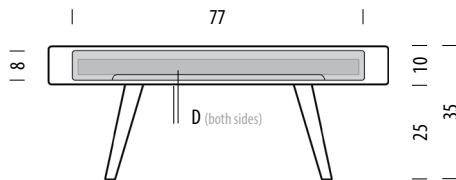

Product changes

Please note that Gazzda reserves the right to alter construction and design without notice.

Dimensions (tolerances)

The dimensions shown are indicative, they may vary due to the natural properties of wood, season, or manufacturing processes. Deviations from the specified size may occur, usually no more than 1 cm.

For all additional inquiries regarding Ena coffee table please feel free to [contact us](#).

Ena coffee table 90 x 90

Body / base Solid oak, Fronts MDF

Version: 1-8-2021

Basic info

Design Salih Teskeredžić

Product size W: 90, D: 90, H: 35

Packaging W: 96, D: 96, H: 13

Volume 0,12 m³

Net weight 34,3 kg

Gross weight 36 kg

Item no. 020

Assembly 15 min / 2 persons

Internal storage	Width	Depth	Height
D - Drawer	74	34	4