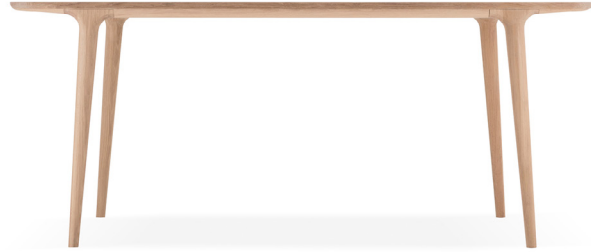

Fawn table 180

Base Solid oak, Plate Solid oak

Version: 1-8-2021

Basic info

Design	Salih Teskeredžić
Product size	W: 180, D: 90, H: 75
Packaging	W: 192,5, D: 96, H: 15
Volume	0,28 m³
Net weight	42,2 kg
Gross weight	47 kg