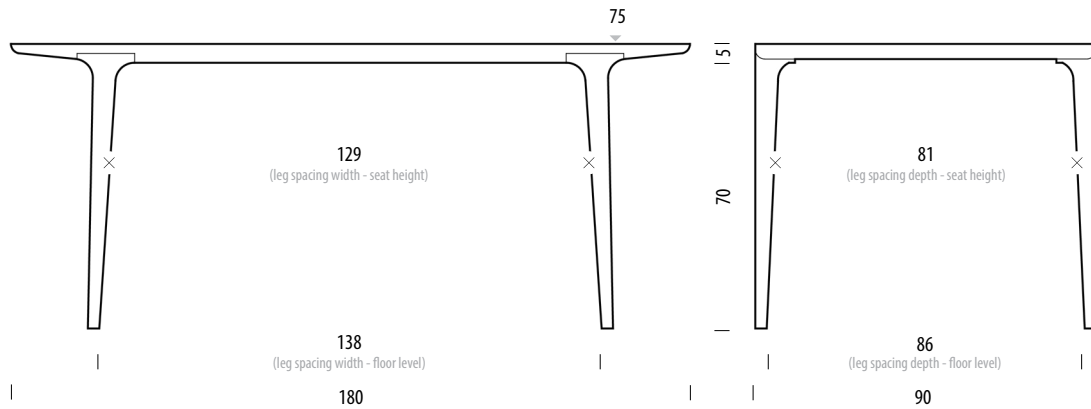

Item no. 08E

Leg spacing	Width	Depth	Height
Floor level	138	86	
Seat height	129	81	

Assembly 15 min / 2 persons

Plate	Thickness
	5