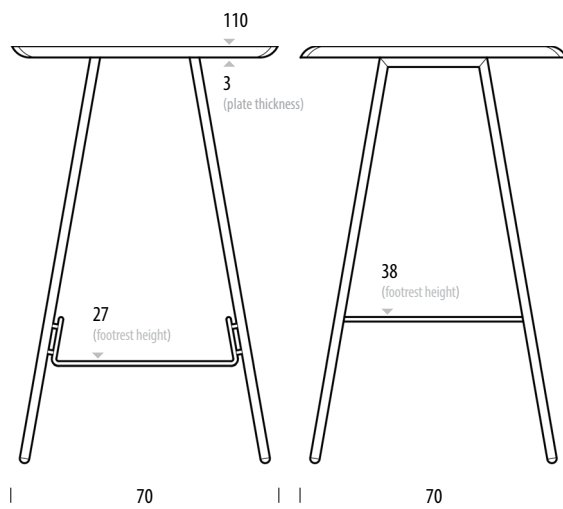

Dimensions (tolerances)

The dimensions shown are indicative, they may vary due to the natural properties of wood, season, or manufacturing processes. Deviations from the specified size may occur, usually no more than 1 cm.

For all additional inquiries regarding the Leina bar table please feel free to [contact us](#).

Leina bar table

Base Powder-coated steel, Plate Solid oak

Version: 1-8-2021

Basic info

Design Mustafa Čohadžić

Product size W: 70, D: 70, H: 110

Packaging W: 130, D: 73, H: 17

Volume 0,16 m³

Net weight 20,5 kg

Gross weight 24,5 kg

Item no. 097

Assembly 20 min / 2 persons

Plate	Thickness (cm)
	3