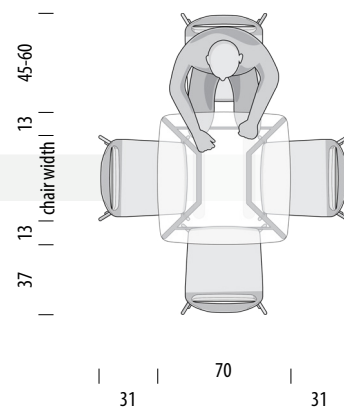

Leina bar table

Base Powder-coated steel, Plate Solid oak

Version: 1-8-2021

Basic info

Design Mustafa Čohadžić

Product size W: 70, D: 70, H: 110

Packaging W: 130, D: 73, H: 17

Volume 0,16 m³

Net weight 20,5 kg

Gross weight 24,5 kg

Item no. 097

Assembly 20 min / 2 persons

Plate	Thickness (cm)
	3

Table seating overview

Chair type	Number of chairs
Leina bar chair	4