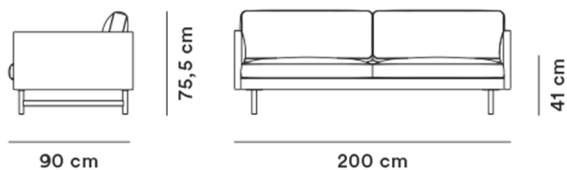

Drawing

Colours

FRAME FINISH

Upholstery according to current price list.

Fredericia