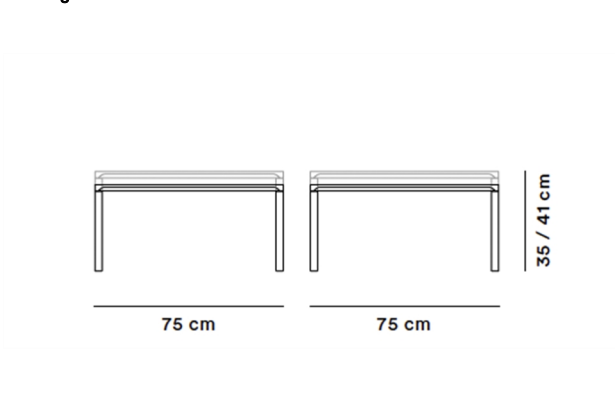

Drawing

Colours

WOODS

- Oak black lacquered, FSC Mix 70%
- Oak light oil, FSC Mix 70%
- Smoked oak, oiled, FSC Mix 70%

Fredericia