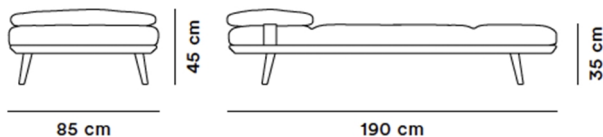

Drawing

Colours

WOODS

Oak black
lacquered

Upholstery according to current price list.

Fredericia