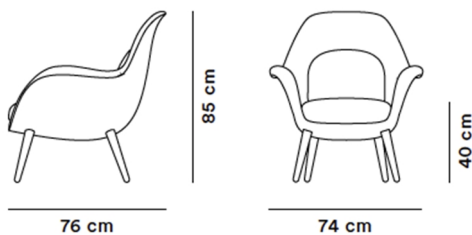

Colours

FRAME FINISH

Oak black lacquered, FSC Mix 70%
Oak lacquered, FSC Mix 70%
Smoked oak stained, FSC Mix 70%
Walnut lacquered, FSC Mix 70%

Upholstery according to current price list.

Fredericia