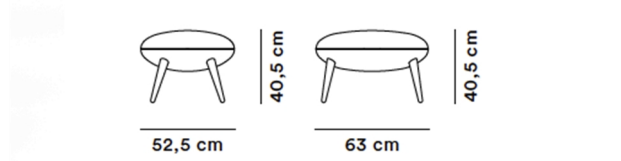

Colours

FRAME FINISH

Oak black
lacquered FSC
Mix 70%

Oak lacquered,
FSC Mix 70%

Smoked oak
stained, FSC
Mix 70%

Walnut
lacquered, FSC
Mix 70%

Upholstery according to current price list.

Fredericia