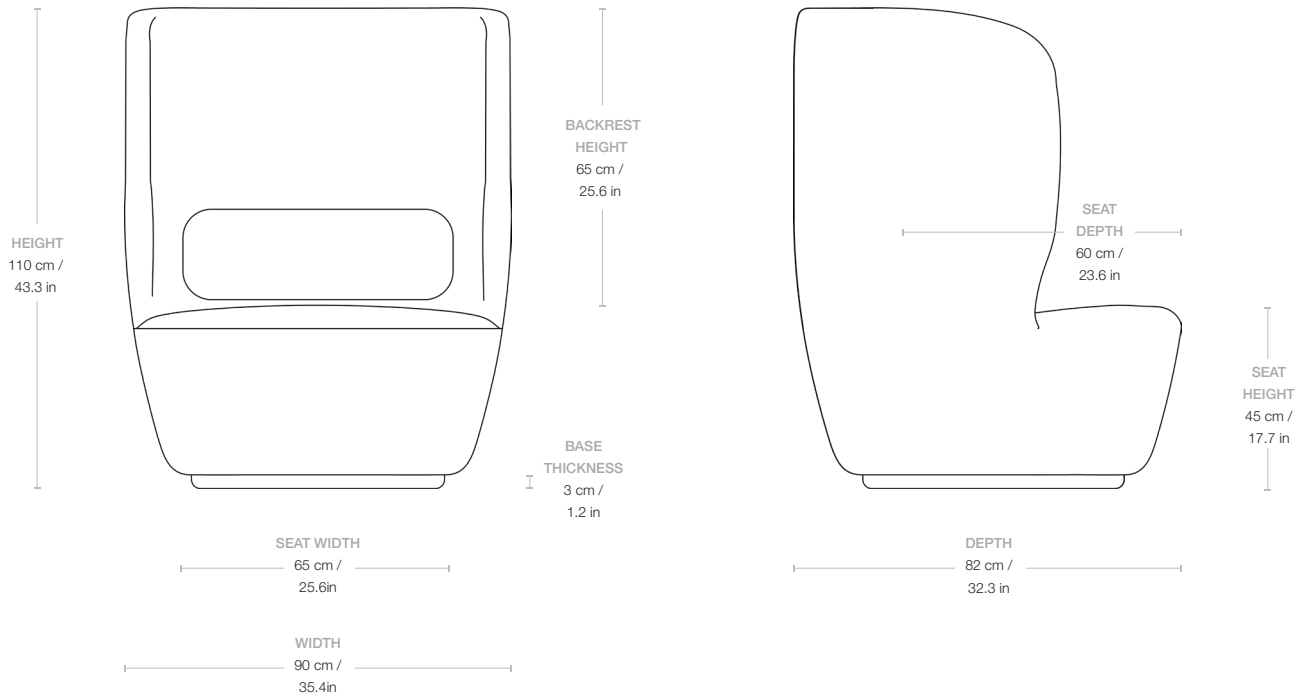

## Dimensions

<b>WIDTH</b>	90 cm / 35.4 in
<b>DEPTH</b>	82 cm / 32.3 in
<b>HEIGHT</b>	110 cm / 43.3 in
<b>SEAT WIDTH</b>	65 cm / 25.6 in
<b>SEAT DEPTH</b>	60 cm / 23.6 in
<b>SEAT HEIGHT</b>	45 cm / 17.7 in
<b>BACKREST HEIGHT</b>	65 cm / 25.6 in

## Weight

<b>TOTAL WEIGHT</b>	33.5 kg / 73.9 lbs
---------------------	--------------------

---

### FABRIC

**X 140 CM FABRIC WIDTH / X 55 IN FABRIC WIDTH**

<b>FABRIC CONSUMPTION</b>	412 cm / 162.2 in
---------------------------	-------------------

## Packaging

<b>NUMBER OF PARCELS</b>	1
<b>PACKAGING LENGTH</b>	940 cm / 370.1 in
<b>PACKAGING WIDTH</b>	88 cm / 34.6 in
<b>PACKAGING HEIGHT</b>	113 cm / 44.5 in
<b>PACKAGING WEIGHT</b>	7 kg / 15.4 lbs
<b>GROSS WEIGHT</b>	40.5 kg / 89.3 lbs