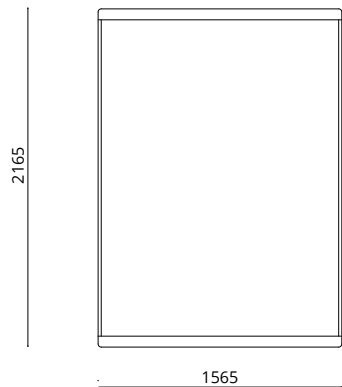

LINTON BED

VARIATIONS & DIMENSIONS

Linton Single Bed

Bed for single size (90x190cm) mattress

Linton Double Bed

Bed for double size (135x190cm) mattress

Linton Queen/Continental Bed

Bed for queen size (160x200cm) mattress

Linton King Bed

Bed for king size (150x200cm) mattress

Linton Super King Bed

Bed for super king size (180x200cm) mattress

Linton Emperor Bed

Bed for emperor size (200x200cm) mattress