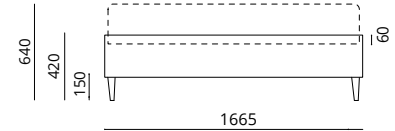

LINTON BED

VARIATIONS & DIMENSIONS

Linton Single Bed

Bed for single size (90x190cm) mattress

Linton Double Bed

Bed for double size (135x190cm) mattress

Linton Queen/Continental Bed

Bed for queen size (160x200cm) mattress

Linton King Bed

Bed for king size (150x200cm) mattress

Linton Super King Bed

Bed for super king size (180x200cm) mattress

Linton Emperor Bed

Bed for emperor size (200x200cm) mattress