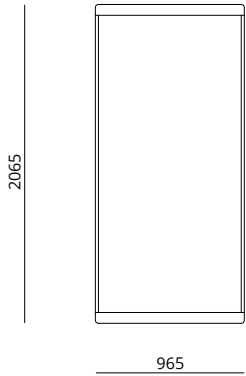

LINTON BED

VARIATIONS & DIMENSIONS

Linton Single Bed

Bed for single size (90x190cm) mattress

Linton Double Bed

Bed for double size (135x190cm) mattress

Linton Queen/Continental Bed

Bed for queen size (160x200cm) mattress

Linton King Bed

Bed for king size (150x200cm) mattress

Linton Super King Bed

Bed for super king size (180x200cm) mattress

Linton Emperor Bed

Bed for emperor size (200x200cm) mattress