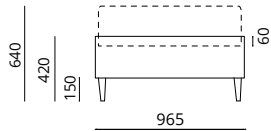

LINTON BED

VARIATIONS & DIMENSIONS

Linton Single Bed

Bed for single size (90x190cm) mattress

Linton Double Bed

Bed for double size (135x190cm) mattress

Linton Queen/Continental Bed

Bed for queen size (160x200cm) mattress

Linton King Bed

Bed for king size (150x200cm) mattress

Linton Super King Bed

Bed for super king size (180x200cm) mattress

Linton Emperor Bed

Bed for emperor size (200x200cm) mattress