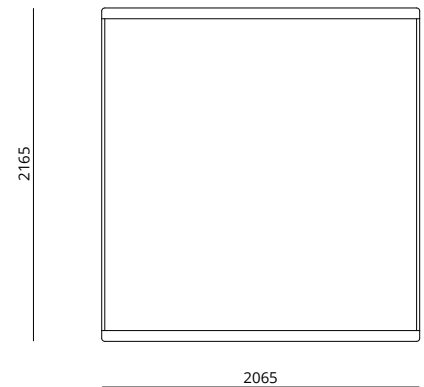

LINTON BED

VARIATIONS & DIMENSIONS

Linton Single Bed

Bed for single size (90x190cm) mattress

Linton Double Bed

Bed for double size (135x190cm) mattress

Linton Queen/Continental Bed

Bed for queen size (160x200cm) mattress

Linton King Bed

Bed for king size (150x200cm) mattress

Linton Super King Bed

Bed for super king size (180x200cm) mattress

Linton Emperor Bed

Bed for emperor size (200x200cm) mattress