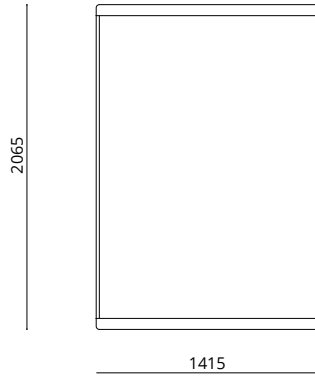

LINTON BED

VARIATIONS & DIMENSIONS

Linton Single Bed

Bed for single size (90x190cm) mattress

Linton Double Bed

Bed for double size (135x190cm) mattress

Linton Queen/Continental Bed

Bed for queen size (160x200cm) mattress

Linton King Bed

Bed for king size (150x200cm) mattress

Linton Super King Bed

Bed for super king size (180x200cm) mattress

Linton Emperor Bed

Bed for emperor size (200x200cm) mattress