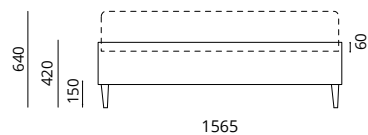

LINTON BED

VARIATIONS & DIMENSIONS

Linton Single Bed

Bed for single size (90x190cm) mattress

Linton Double Bed

Bed for double size (135x190cm) mattress

Linton Queen/Continental Bed

Bed for queen size (160x200cm) mattress

Linton King Bed

Bed for king size (150x200cm) mattress

Linton Super King Bed

Bed for super king size (180x200cm) mattress

Linton Emperor Bed

Bed for emperor size (200x200cm) mattress