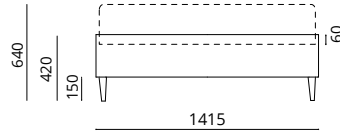

LINTON BED

VARIATIONS & DIMENSIONS

Linton Single Bed

Bed for single size (90x190cm) mattress

Linton Double Bed

Bed for double size (135x190cm) mattress

Linton Queen/Continental Bed

Bed for queen size (160x200cm) mattress

Linton King Bed

Bed for king size (150x200cm) mattress

Linton Super King Bed

Bed for super king size (180x200cm) mattress

Linton Emperor Bed

Bed for emperor size (200x200cm) mattress