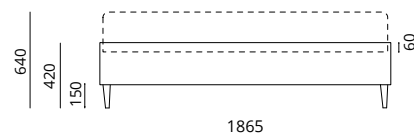

LINTON BED

VARIATIONS & DIMENSIONS

Linton Single Bed

Bed for single size (90x190cm) mattress

Linton Double Bed

Bed for double size (135x190cm) mattress

Linton Queen/Continental Bed

Bed for queen size (160x200cm) mattress

Linton King Bed

Bed for king size (150x200cm) mattress

Linton Super King Bed

Bed for super king size (180x200cm) mattress

Linton Emperor Bed

Bed for emperor size (200x200cm) mattress