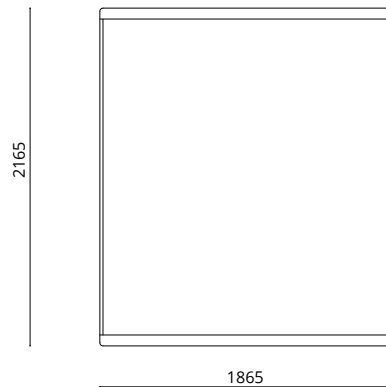

LINTON BED

VARIATIONS & DIMENSIONS

Linton Single Bed

Bed for single size (90x190cm) mattress

Linton Double Bed

Bed for double size (135x190cm) mattress

Linton Queen/Continental Bed

Bed for queen size (160x200cm) mattress

Linton King Bed

Bed for king size (150x200cm) mattress

Linton Super King Bed

Bed for super king size (180x200cm) mattress

Linton Emperor Bed

Bed for emperor size (200x200cm) mattress