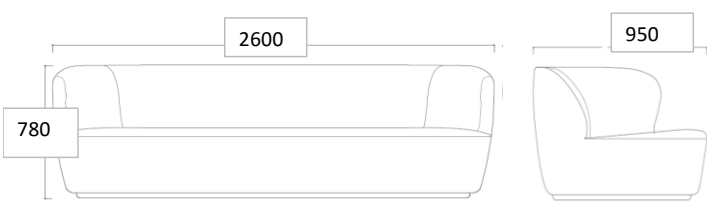

Stay Collection // Sofa 260 x 95 cm

Designed by SPACE

PRODUCT

DESCRIPTION

Stay here, stay with me, stay relaxed, stay and read... Stay Collection, consisting of two lounge chairs and three sofas, has a sculptural and organic shape that, besides from giving a contemporary look, also embraces the user and encourages to stay seated. The characteristic shape is almost like a singular continuous pencil stroke wrapping a solid texture. The collection is suitable for both public spaces and private homes as its small size fits very well to populate spaces of limited size where keeping cosiness and comfort are essential.

VERSION

- Fully upholstered / black base

TYPES

Order item - look for part number in the pricelist.
The series consists of the following:

Stay Sofa , W: 70 cm // L: 150 cm, 190 cm, 260 cm.
Stay Sofa , W: 95 cm // L: 190 cm, 220 cm, 260 cm
Stay Sofa , W: 110 cm // L: 220 cm, 260 cm
Stay Lounge Chair - Large
Stay Lounge Chair - Small
Stay Lounge Chair - Small Swivel
Stay Ottoman

MEASUREMENTS

FACTS

MEASUREMENT - H X L X W: MM

Height: 780 mm
Length: 2600 mm
Width: 950 mm
Sitting height: 410 mm
Sitting depth: 610 mm

WEIGHT ITEM

125 kg

PACKAGING TYPE

Cardboard box, chipboard and euro pallet

PACKAGING MEASUREMENT - L x W x H CM

263 x 98 x 78

PACKAGING - MATERIAL TYPE

- Delivery note
- Cardboard box, FEFCO quality EB85BB
- Polybag PE
- Bubble wrap
- Strapping

WEIGHT PACKAGING - TOTAL

3 kg

NUMBER OF PARCELS