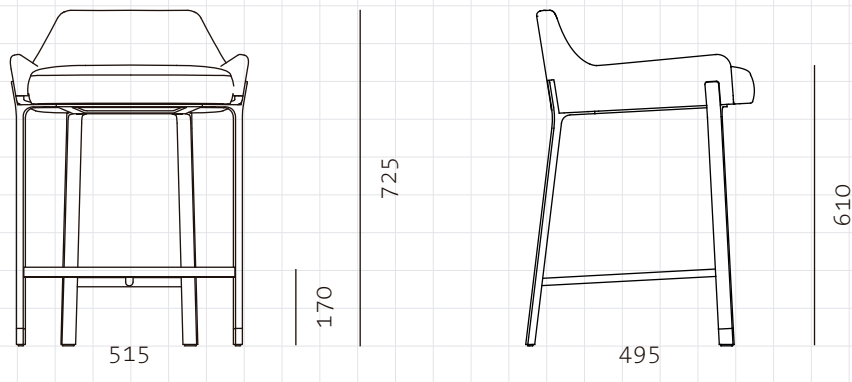

Blink Counter Stool SH610

CODE

BL-S610-610

DIMENSIONS

W515 x D495 x H725mm

NET WEIGHT

Seating height: 610mm

ENVIRONMENT

9.0 kg

MATERIALS

Indoor

Stainless steel hairline gold, steel black powder coat sand brust, upholstery

*Please refer to website or contact your local representative for complete material swatches.

SHIPPING

Package	Assembled		
Package Qty	1 pcs/box		
Packaging	Measurement (mm)	Volume (cbm)	Gross Weight (kg)
FCL	W600 x D600 x H860	0.31	14.33
LCL/AIR	W620 x D620 x H955	0.37	18.80