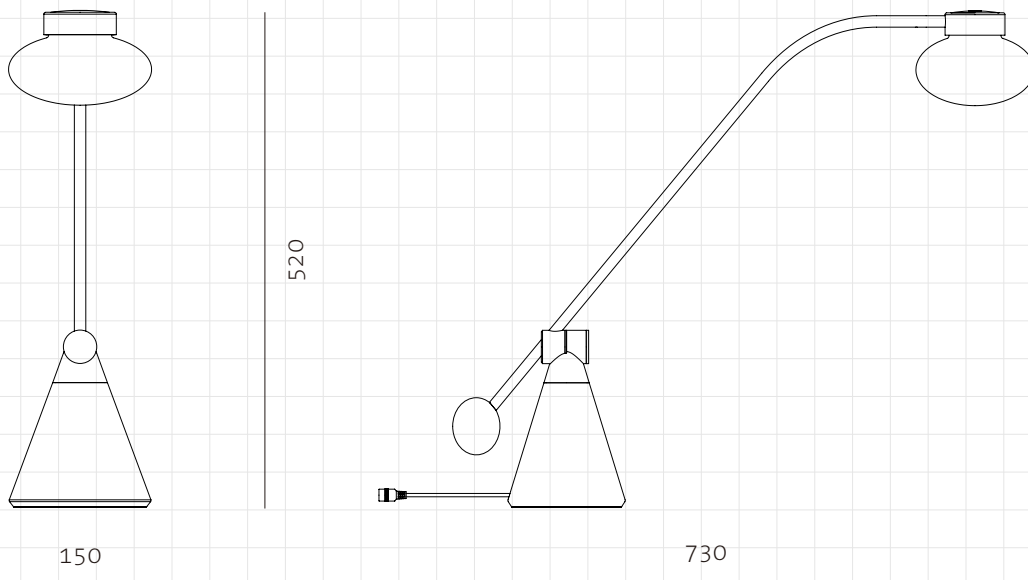

Mün Desk Lamp

CODE
DIMENSIONS

MN-TL110
W150 x D730 x H520mm

NET WEIGHT
ENVIRONMENT
MATERIALS

5.75 kg
Indoor
Powder coated steel frame, glass shade
*Please refer to website or contact your local representative for complete material swatches.

LIGHT SOURCE
DIMMING
COLOR TEMPERATURE
CABLE LENGTH
CERTIFICATIONS

LED integrated, 7.5w / 480lm
3 level touch dimmer 100% – 50% – 20 %
2700k
2m
ETL (DC24V 500A) | CE (DC 110-240V~50Hz) | CCC (DC 220-240V~50Hz)