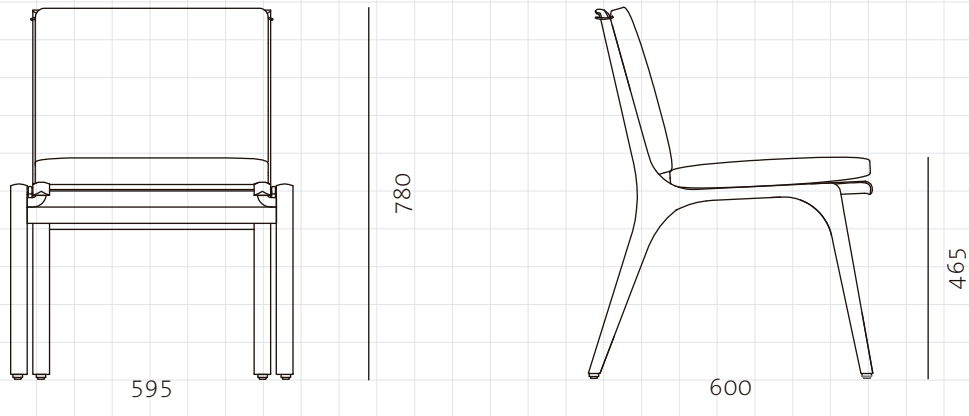

## Rén Dining Chair

### CODE DIMENSIONS

RN-S210  
W595 x D600 x H780mm  
Seating height: 465mm

### NET WEIGHT ENVIRONMENT MATERIALS

8.2 kg  
Indoor  
Solid wood legs, stainless steel hairline gold, veneer laminate frame,  
upholstered cushion, down filling  
\*Please refer to website or contact your local representative for complete material swatches.