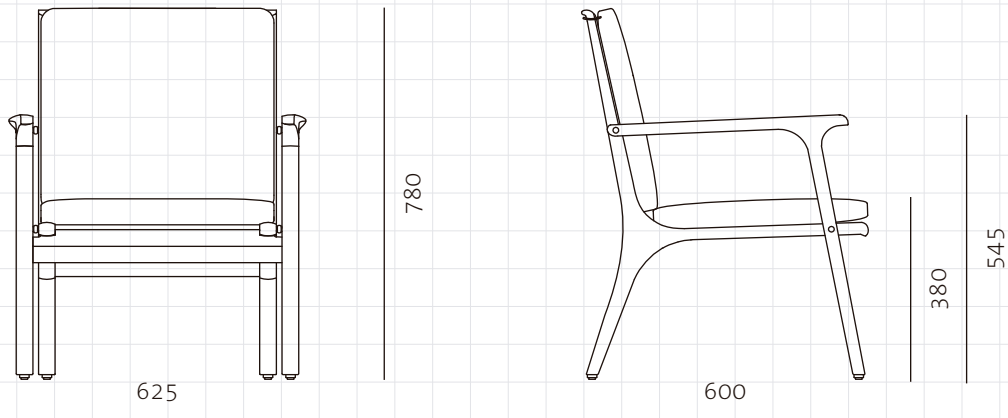

Rén Lounge Chair Small

CODE DIMENSIONS

RN-S111-S
W625 x D600 x H780mm
Seating height: 380mm

NET WEIGHT ENVIRONMENT MATERIALS

8.5 kg
Indoor
Solid wood legs, stainless steel hairline gold, veneer laminate frame,
upholstered cushion, down filling
*Please refer to website or contact your local representative for complete material swatches.

SHIPPING

Package	Assembled		
Package Qty	1 pcs/box		
Packaging	Measurement (mm)	Volume (cbm)	Gross Weight (kg)
FCL	W680 x D680 x H870	0.40	14.51
LCL/AIR	W700 x D700 x H965	0.47	20.20