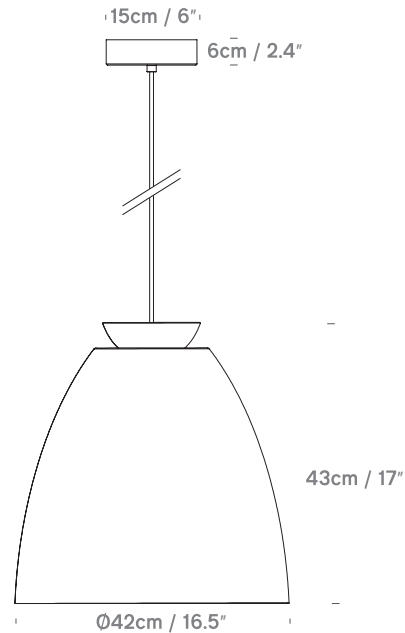

Chelsea 18
UK/EU PC109118-XX
USA PC109318-XX

Chelsea 40
UK/EU PC109140-XX
USA PC109340-XX

Chelsea 56
UK/EU PC109156-XX
USA PC109356-XX

innermost
CHELSEA PC1091XX-XX

 This luminaire is compatible with bulbs of the energy classes:

A⁺⁺
A⁺
A
B
C
D
E

874/2012 

Product Category Pendant
Material Aluminium + Steel
Cable Black - 4m Black Braided
All other colors - 4m White Braided
Ceiling Rose Cylinder
Colour to match product

Lightsource
UK/EU E27 Max 100W
USA E26, Max 100W (not included)

Recommended Bulb
LED globe bulbs 400 - 1000 lumen output and from 2700K
(for warmer with more colour) up to 6000K (daylight)

Color

 01 -White with Antique Gold Interior
(RAL 9003 Matt + RAL 1036 Semi-Gloss)