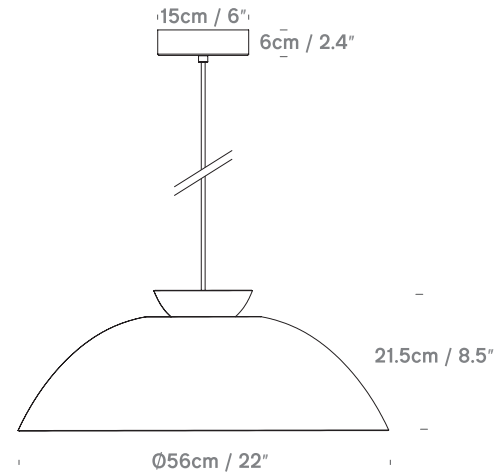

Chelsea 56
UK/EU PC109156-XX
USA PC109356-XX