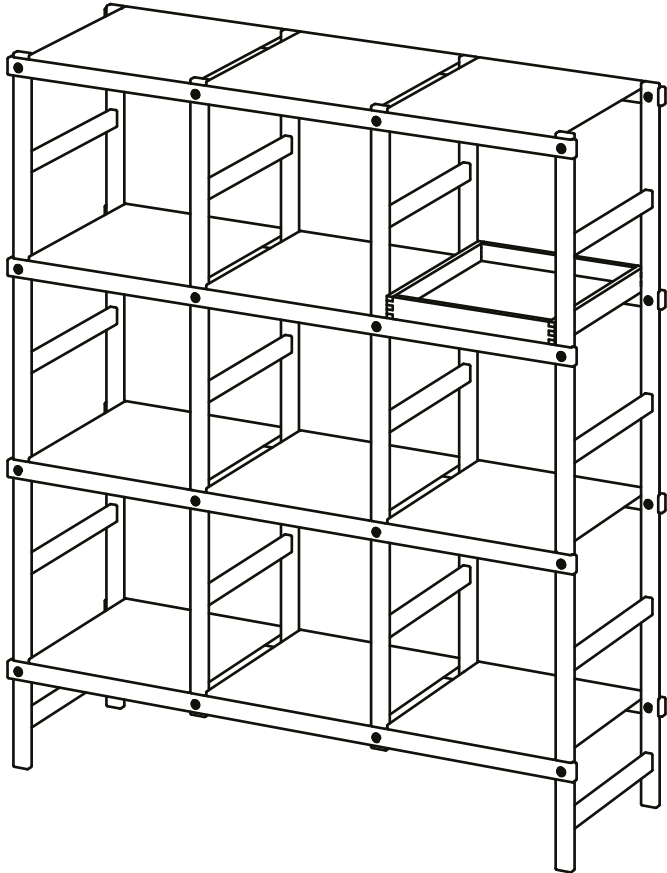

Design House

Stockholm

Assembly Instructions
Frame High (2740-8401)

Components (Hardware & Tools):

Wall Mounting Kit:

Components:

Tools needed:

Step 2.

Step 3.

Step 4.

Step 5.