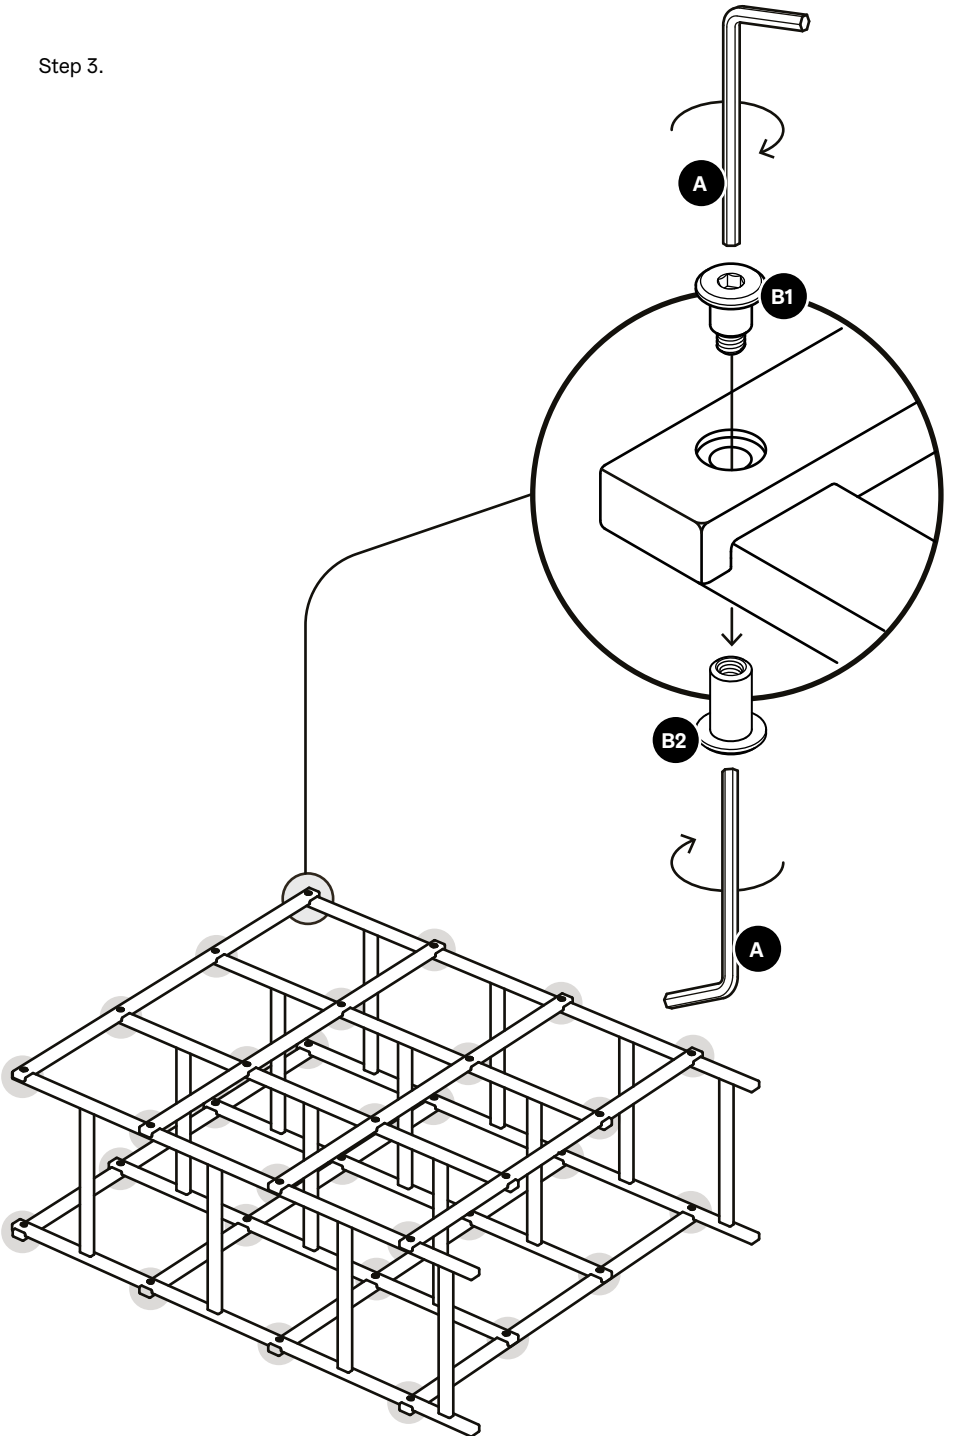

Design House

Stockholm

Assembly Instructions
Frame High (2740-8401)

Components (Hardware & Tools):

Wall Mounting Kit:

Components:

Tools needed:

Step 2.

Step 3.

Step 4.

Step 5.