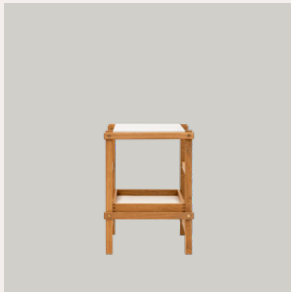

Product Information

PRODUCT NAME Frame Shelving System	DESIGNER NAME Harald Hermanrud	YEAR OF RELEASE 2022	PRODUCT CATEGORY Scandinavian Room
COUNTRY OF ORIGIN Vietnam	ENVIRONMENT Indoor Use Only	MATERIAL Matte lacquered solid American Oak grade 1. Shelves in White lacquered MDF board.	CARE Wipe with damp cloth
DIMENSIONS (SMALL) Height – 58 cm (22,8") Width – 39 cm (15,4") Length – 42,2 cm (16,6")	DIMENSIONS (LOW) Height – 58 cm (22,8") Width – 39 cm (15,4") Length – 191,8 cm (75,5")	DIMENSIONS (MEDIUM) Height – 95,4 cm (37,6") Width – 39 cm (15,4") Length – 154 cm (60,6")	DIMENSIONS (LARGE) Height – 132,8 cm (52,3") Width – 39 cm (15,4") Length – 117 cm (46")
DIMENSIONS (SHELF) Height – 2 cm (0,8") Width – 34 cm (14,7") Length – 37,4 cm (13,4")	DIMENSIONS (TRAY) Height – 4,4 cm (1,7") Width – 34 cm (14,7") Length – 37,4 cm (13,4")		

Product Information

FRAME SHELF SMALL
2737–8401