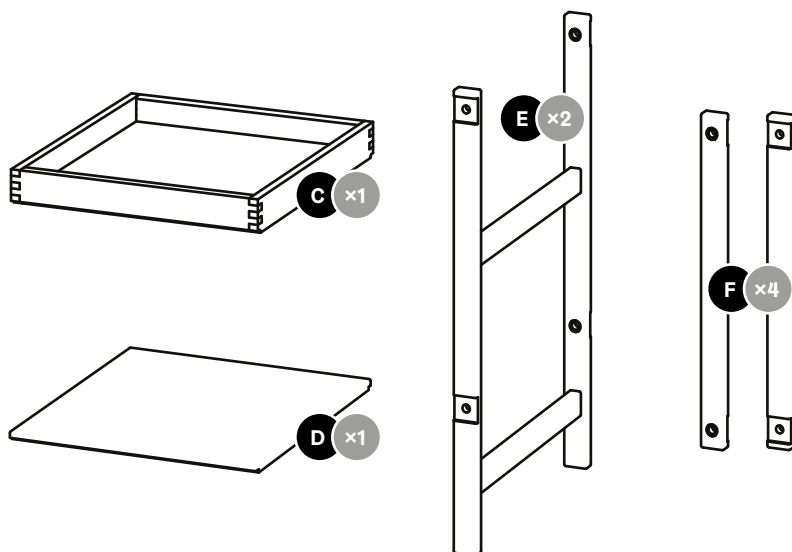

# Design House *Stockholm*

Assembly Instructions  
Frame Small (2737-8401)

Components (Hardware & Tools):

Components:

Step 1.

Step 2.

Step 3.

Step 4.