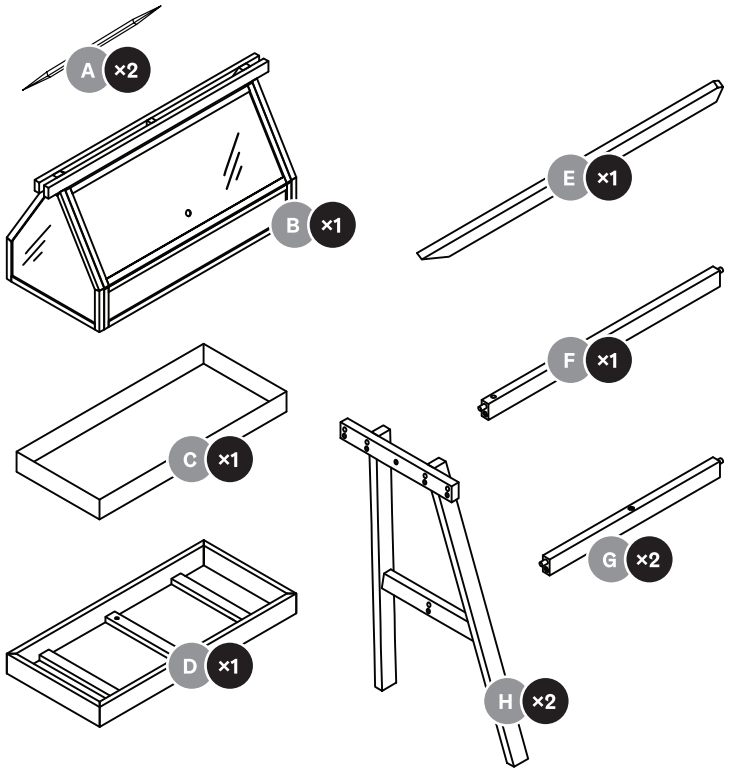

Design House *Stockholm*

Assembly Instructions
Greenhouse (2642-1500) & (2642-8100)

Components:

Step 1.

Step 2.

Step 3.

Step 4.

Step 5.