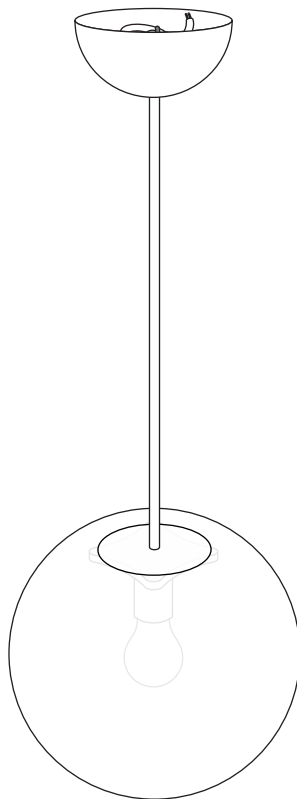

Design House
Stockholm

Assembly Instructions
Luna Lamp Small White (2483—0100)

WARNING If the external flexible cable or cord of this luminaire is damaged, it shall be exclusively replaced by the manufacturer or his service agent or a similar qualified person in order to avoid a hazard.

Components:

7

8

9

10

11

12