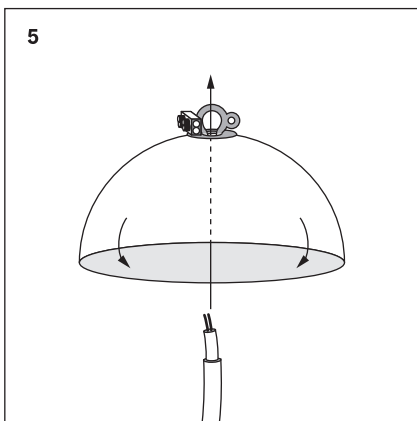

Design House
Stockholm

Assembly Instructions
Luna Lamp Small White (2483—0100)

WARNING If the external flexible cable or cord of this luminaire is damaged, it shall be exclusively replaced by the manufacturer or his service agent or a similar qualified person in order to avoid a hazard.

Components:

7

8

9

10

11

12