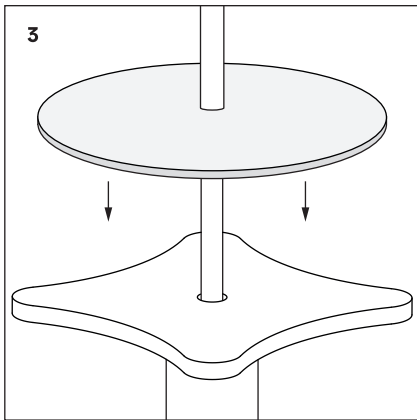

Design House
Stockholm

Assembly Instructions
Luna Lamp Small White (2483—0100)

WARNING If the external flexible cable or cord of this luminaire is damaged, it shall be exclusively replaced by the manufacturer or his service agent or a similar qualified person in order to avoid a hazard.

Components:

7

8

9

10

11

12