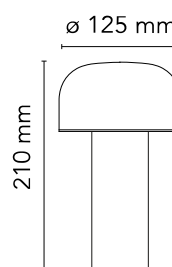

## Bellhop Table ONLINE EXCLUSIVE

Designed by Edward Barber and Jay Osgerby, 2018

2.5W - 151lm - 2700K

Rechargeable direct light table lighting device. Base and dome in coloured PC. Diffuser in Opaline injection moulded photo-engraved PC. 24-hours' autonomy, charging via Micro-USB-C. Push-button switch positioned on the base provides the 4-step dimmer function. Battery status indicator positioned under the base. USB-C charging cable included, useful length 120cm. USB battery charging on plug with interchangeable plugs.

### Main specifications

EAN	8059607603611
Mounting	Table
Environment	Indoor dry location
Light source type	LED
LED type	LED Module
Lamp holder	LED Module
Number of heads	1
Power (W)	2.5
System flux (lm)	151

### Physical

Colour	Matte Black
Length (mm)	210
Net weight (kg)	1.3
Package volume (m3)	0.01
IP	20
IP external	20