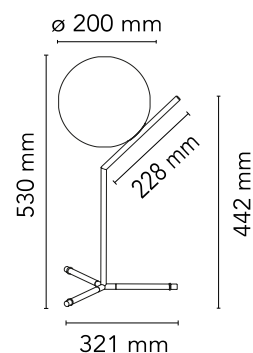

Are you a professional and your project needs consulting and support?

[BOOK AN APPOINTMENT](#)

Main specifications

EAN	8059607002667
Mounting	Table
Environment	Indoor dry location
Light source type	Bulb
Lamp category	Halogen
Lamp holder	E14
Iicos	HSGS
Number of heads	1
Power (W)	60

Physical

Colour	Brass
Net weight (kg)	1.2
Package volume (m3)	0.04
IP	20
IP external	20

Download

[Mounting instructions](#) PDF

[Spare Parts](#) PDF

Photometric Files

[LDT / IES](#) LDT

Technical Drawings

[2D](#) ZIP

[3D](#) ZIP

Schematic light drawing

Luminous flux luminaire
689 lm

The above drawing is for illustrative purposes only and refers to product code: F31700WIC_T1_HIGH_8W-LED

Photometric

Lighting type	Total
Light distribution	Asymmetric