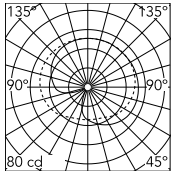

Physical

Colour	Brass
Net weight (kg)	1.2
Package volume (m3)	0.04
IP	20
IP external	20

Download

[Mounting instructions](#) PDF

[Spare Parts](#) PDF

Photometric Files

[LDT / IES](#) LDT

Technical Drawings

[2D](#) ZIP

[3D](#) ZIP

Schematic light drawing

Luminous flux luminaire
689 lm

The above drawing is for illustrative purposes only and refers to product code: F31700WIC_T1_HIGH_8W-LED

Photometric

Lighting type	Total
Light distribution	Asymmetric