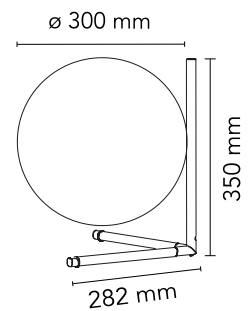

### Main specifications

EAN	8059607002933
Mounting	Table
Environment	Indoor dry location
Light source type	Bulb
Lamp category	Halogen
Lamp holder	E27
Iicos	HSGS
Number of heads	1
Power (W)	205

### Physical

Colour	Brass
Net weight (kg)	2.4
Package volume (m3)	0.07
IP	20
IP external	20