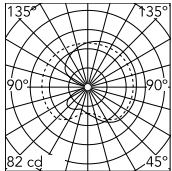

Physical

Colour	Brass
Net weight (kg)	1.65
Package volume (m3)	0.04
IP	20
IP external	20

Download

[Mounting instructions](#) PDF

[Spare Parts](#) PDF

Photometric Files

[LDT / IES](#) LDT

Technical Drawings

[2D](#) ZIP

[3D](#) ZIP

Schematic light drawing

Luminous flux luminaire
689 lm

The above drawing is for illustrative purposes only and refers to product code: F31780WIC_CW1_8W-LED

Photometric

Lighting type	Total
Light distribution	Asymmetric