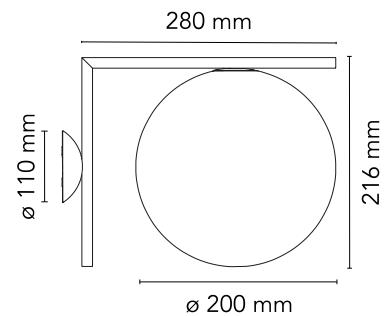

Are you a professional and your project needs consulting and support?

[BOOK AN APPOINTMENT](#)

Main specifications

EAN	8059607003527
Mounting	Ceiling and wall surface
Environment	Indoor dry location
Light source type	Bulb
Lamp category	Halogen
Lamp holder	E14
Ilcos	HSGS
Number of heads	1
Power (W)	60

Physical

Colour	Brass
Net weight (kg)	1.65
Package volume (m3)	0.04
IP	20
IP external	20

Download

[Mounting instructions](#) PDF

[Spare Parts](#) PDF

Photometric Files

[LDT / IES](#) LDT

Technical Drawings

[2D](#) ZIP

[3D](#) ZIP

Schematic light drawing

Luminous flux luminaire
689 lm

The above drawing is for illustrative purposes only and refers to product code: F31780WIC_CW1_8W-LED

Photometric

Lighting type	Total
Light distribution	Asymmetric