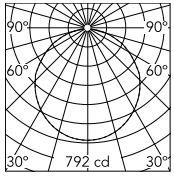

Schematic light drawing

The above drawing is for illustrative purposes only and refers to product code: F13710XXWSMITHFIELD-S_4X70W-HL

Photometric

Lighting type	Direct
Light distribution	Roto symmetric

Electrical

Insulation class	I
Frequency (Hz)	50/60
Main voltage (Vac)	220-250
Cord length (mm)	2700
Batteries inside	No