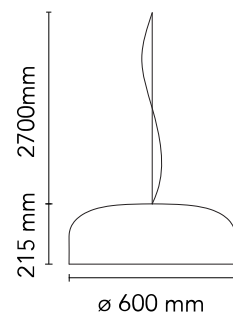

### Physical

Colour	Black
Length (mm)	600
Cord length (mm)	2700
Net weight (kg)	4.5
Package volume (m3)	0.16
IP	20
IP external	20