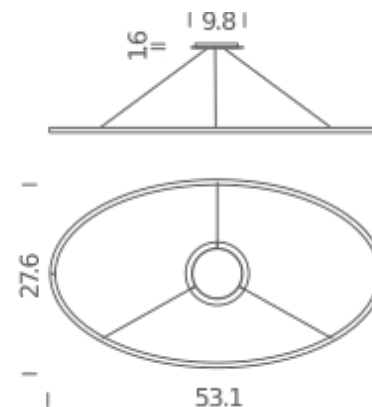

Certificazioni

DOWNLIGHT 3000K

LAMPING

Source	linear LED
Total power	85W
Emission	diffused orientable
Switching	dimmable 1-10V
Tension	120V
Color temperature	3000K
Luminous flux	2650lm (luminous output)
Typ CRI	85
Energy class	A+
IP class	20
Dimensions	53.1 x 27.6 x 0.8
Materials	Aluminum + PC
Notes	adjustable cable length max 8.2', DALI version on request
Net lamp weight	11 lbs

Codes

ELP LWW 54
ELP LNW 54
ELP LOW 54
ELP LLW 54

Structure

white
black
gold painted
polished aluminum

PACKAGE

Package 01 Dimension: 31.5 x 59.1 x 5.9 inches / Gross weight: 16.5 lbs

Certificazioni

UPLIGHT 2700K

LAMPING

Source	linear LED
Total power	85W
Emission	diffused orientable
Switching	dimmable 1-10V
Tension	120V
Color temperature	2700K
Luminous flux	2650lm (luminous output)
Typ CRI	85
Energy class	A+
IP class	20
Dimensions	53.1 x 27.6 x 0.8
Materials	Aluminum + PC
Notes	adjustable cable length max 8.2', DALI version on request
Net lamp weight	11 lbs

Codes

ELP LW2 53
ELP LN2 53
ELP LO2 53
ELP LL2 53
ELP LGW 53

Structure

white
black
gold painted
polished aluminum
gold polished anodized

PACKAGE

Package 01 Dimension: 31.5 x 59.1 x 5.9 inches / Gross weight: 16.5 lbs