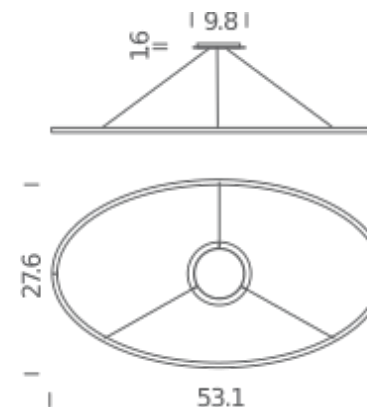

DOWNLIGHT 2700K

LAMPING

Source	linear LED
Total power	85W
Emission	diffused orientable
Switching	dimmable 1-10V
Tension	120V
Color temperature	2700K
Luminous flux	2650lm (luminous output)
Typ CRI	85
Energy class	A+
IP class	20
Dimensions	53.1 x 27.6 x 0.8
Materials	Aluminum + PC
Notes	adjustable cable length max 8.2', DALI version on request
Net lamp weight	11 lbs

Codes

ELP LW2 54
ELP LN2 54
ELP LO2 54
ELP LL2 54
ELP LGW 54

Structure

white
black
gold painted
polished aluminum
gold polished anodized

PACKAGE

Package 01 Dimension: 31.5 x 59.1 x 5.9 inches / Gross weight: 16.5 lbs

Certificazioni

DOWNLIGHT 3000K

LAMPING

Source	linear LED
Total power	85W
Emission	diffused orientable
Switching	dimmable 1-10V
Tension	120V
Color temperature	3000K
Luminous flux	2650lm (luminous output)
Typ CRI	85
Energy class	A+
IP class	20
Dimensions	53.1 x 27.6 x 0.8
Materials	Aluminum + PC
Notes	adjustable cable length max 8.2', DALI version on request
Net lamp weight	11 lbs

Codes

ELP LWW 54
ELP LNW 54
ELP LOW 54
ELP LLW 54

Structure

white
black
gold painted
polished aluminum

PACKAGE

Package 01 Dimension: 31.5 x 59.1 x 5.9 inches / Gross weight: 16.5 lbs

Certificazioni

UPLIGHT 2700K