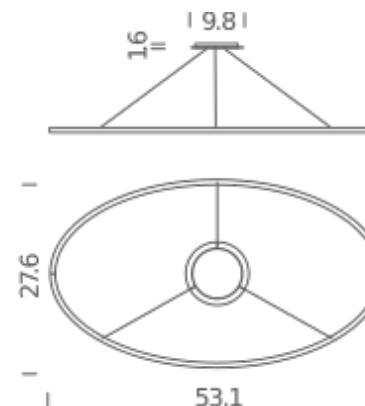

LAMPING

Source	linear LED
Total power	85W
Emission	diffused orientable
Switching	dimmable 1-10V
Tension	120V
Color temperature	2700K
Luminous flux	2650lm (luminous output)
Typ CRI	85
Energy class	A+
IP class	20
Dimensions	53.1 x 27.6 x 0.8
Materials	Aluminum + PC
Notes	adjustable cable length max 8.2', DALI version on request
Net lamp weight	11 lbs

Codes

ELP LW2 53
ELP LN2 53
ELP LO2 53
ELP LL2 53
ELP LGW 53

Structure

white
black
gold painted
polished aluminum
gold polished anodized

PACKAGE

Package 01 Dimension: 31.5 x 59.1 x 5.9 inches / Gross weight: 16.5 lbs

Certificazioni

UPLIGHT 3000K

LAMPING

Source	linear LED
Total power	85W
Emission	diffused orientable
Switching	dimmable 1-10V
Tension	120V
Color temperature	3000K
Luminous flux	2650lm (luminous output)
Typ CRI	85
Energy class	A+
IP class	20
Dimensions	53.1 x 27.6 x 0.8
Materials	Aluminum + PC
Notes	adjustable cable length max 8.2', DALI version on request
Net lamp weight	11 lbs

Codes

ELP LWW 53
ELP LNW 53
ELP LOW 53
ELP LLW 53

Structure

white
black
gold painted
polished aluminum

PACKAGE

Package 01 Dimension: 31.5 x 59.1 x 5.9 inches / Gross weight: 16.5 lbs

Certificazioni