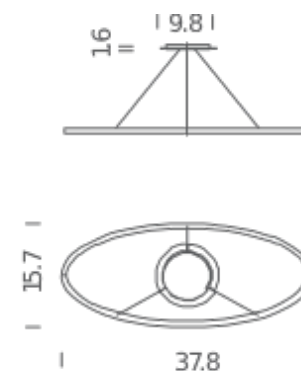

LAMPING

Source	linear LED
Total power	54W
Emission	diffused orientable
Switching	dimmable 1-10V
Tension	120V
Color temperature	2700K
Luminous flux	1780lm (luminous output)
Typ CRI	85
Energy class	A+
IP class	20
Dimensions	37.8 x 15.7 x 0.8
Materials	Aluminum + PC
Notes	adjustable cable length 8.2' max, DALI version on request
Net lamp weight	11 lbs

Codes

ELP LW2 51
ELP LN2 51
ELP LO2 51
ELP LL2 51
ELP LGW 51

Structure

white
black
gold painted
polished aluminum
gold polished anodized

PACKAGE

Package 01 Dimension: 31.5 x 59.1 x 5.9 inches / Gross weight: 16.5 lbs

Certificazioni

UPLIGHT 3000K

LAMPING

Source	linear LED
Total power	54W
Emission	diffused orientable
Switching	dimnable 1-10V
Tension	120V
Color temperature	3000K
Luminous flux	1780lm (luminous output)
Typ CRI	85
Energy class	A+
IP class	20
Dimensions	37.8 x 15.7 x 0.8
Materials	Aluminum + PC
Notes	adjustable cable length 8.2' max, DALI version on request
Net lamp weight	11 lbs

Codes

ELP LWW 51
ELP LNW 51
ELP LOW 51
ELP LLW 51

Structure

white
black
gold painted
polished aluminum

PACKAGE

Package 01 Dimension: 31.5 x 59.1 x 5.9 inches / Gross weight: 16.5 lbs

Certificazioni