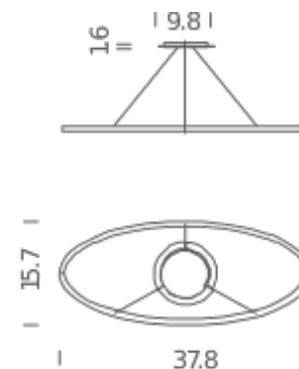

Certificazioni

DOWNLIGHT 3000K

LAMPING

Source	linear LED
Total power	54W
Emission	diffused orientable
Switching	dimnable 1-10V
Tension	120V
Color temperature	3000K
Luminous flux	1780lm (luminous output)
Typ CRI	85
Energy class	A+
IP class	20
Dimensions	37.8 x 15.7 x 0.8
Materials	Aluminum + PC
Notes	adjustable cable length 8.2' max, DALI version on request
Net lamp weight	11 lbs

Codes

ELP LWW 52
ELP LNW 52
ELP LOW 52
ELP LLW 52

Structure

white
black
gold painted
polished aluminum

PACKAGE

Package 01 Dimension: 31.5 x 59.1 x 5.9 inches / Gross weight: 16.5 lbs

Certificazioni

UPLIGHT 2700K

LAMPING

Source	linear LED
Total power	54W
Emission	diffused orientable
Switching	dimmable 1-10V
Tension	120V
Color temperature	2700K
Luminous flux	1780lm (luminous output)
Typ CRI	85
Energy class	A+
IP class	20
Dimensions	37.8 x 15.7 x 0.8
Materials	Aluminum + PC
Notes	adjustable cable length 8.2' max, DALI version on request
Net lamp weight	11 lbs

Codes

ELP LW2 51
ELP LN2 51
ELP LO2 51
ELP LL2 51
ELP LGW 51

Structure

white
black
gold painted
polished aluminum
gold polished anodized

PACKAGE

Package 01 Dimension: 31.5 x 59.1 x 5.9 inches / Gross weight: 16.5 lbs