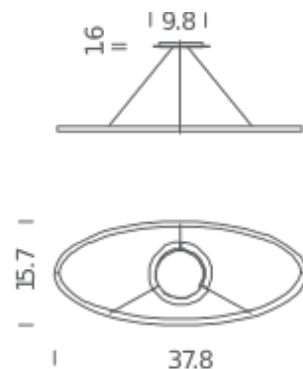

DOWNLIGHT 2700K

LAMPING

Source	linear LED
Total power	54W
Emission	diffused orientable
Switching	dimnable 1-10V
Tension	120V
Color temperature	2700K
Luminous flux	1780lm (luminous output)
Typ CRI	85
Energy class	A+
IP class	20
Dimensions	37.8 x 15.7 x 0.8
Materials	Aluminum + PC
Notes	adjustable cable length 8.2' max, DALI version on request
Net lamp weight	11 lbs

Codes

ELP LW2 52
ELP LN2 52
ELP LO2 52
ELP LL2 52
ELP LGW 52

Structure

white
black
gold painted
polished aluminum
gold polished anodized

PACKAGE

Package 01 Dimension: 31.5 x 59.1 x 5.9 inches / Gross weight: 16.5 lbs

Certificazioni

DOWNLIGHT 3000K

LAMPING

Source	linear LED
Total power	54W
Emission	diffused orientable
Switching	dimnable 1-10V
Tension	120V
Color temperature	3000K
Luminous flux	1780lm (luminous output)
Typ CRI	85
Energy class	A+
IP class	20
Dimensions	37.8 x 15.7 x 0.8
Materials	Aluminum + PC
Notes	adjustable cable length 8.2' max, DALI version on request
Net lamp weight	11 lbs

LAMPING

Source	linear LED
Total power	54W
Emission	diffused orientable
Switching	dimmable 1-10V
Tension	120V
Color temperature	2700K
Luminous flux	1780lm (luminous output)
Typ CRI	85
Energy class	A+
IP class	20
Dimensions	37.8 x 15.7 x 0.8
Materials	Aluminum + PC
Notes	adjustable cable length 8.2' max, DALI version on request
Net lamp weight	11 lbs