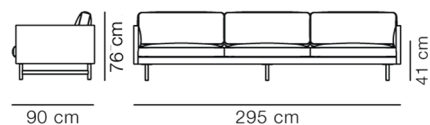

Product Sheet

Calmo 3 Seater 95

By Hugo Passos, 2019

Model	5653 - 3 seater, 95 cm cushions
About	Calmo is a sofa concept designed for contemporary needs in both private and public spaces. The sofa's proportions offer a roomy sense of cosiness that allows for work and conversation as well as relaxed comfort. Straight lines converge with discrete curved details in this Hugo Passos design which subtly breaks with the formality of the typical Scandinavian sofa.
Product group	Sofas
Measurements	L: 295 cm, D: 90 cm H: 76 cm, Sh: 41 cm
Weight	86 kg
Materials	Sofa with separate seat and back cushions. Inner frame of wood with nozag springs. Available in fabric or leather. Cushions available in foam core with down wrap or solid foam (CMHR or HR). External cover is non-removable. Cushion covers are removable. Leg trestles in solid wood or steel. Mounted with plastic glides. Felt glides available.
Accessories	Set of 3 cushions (P5522)
Test	EN 1022:2005, EN 16139:2013 (L2)
Guarantee	Fredericia Furniture A/S offers a five-year guarantee against manufacturing defects in standard products (materials and construction). Wear and damage to covers, surface treatment, inappropriate use and the like are not covered by the warranty.
Download	Download images, architect files at our partner portal on www.fredericia.com

Drawing

Colours

Wood / metal frame

Upholstery according to current price list.

Fredericia